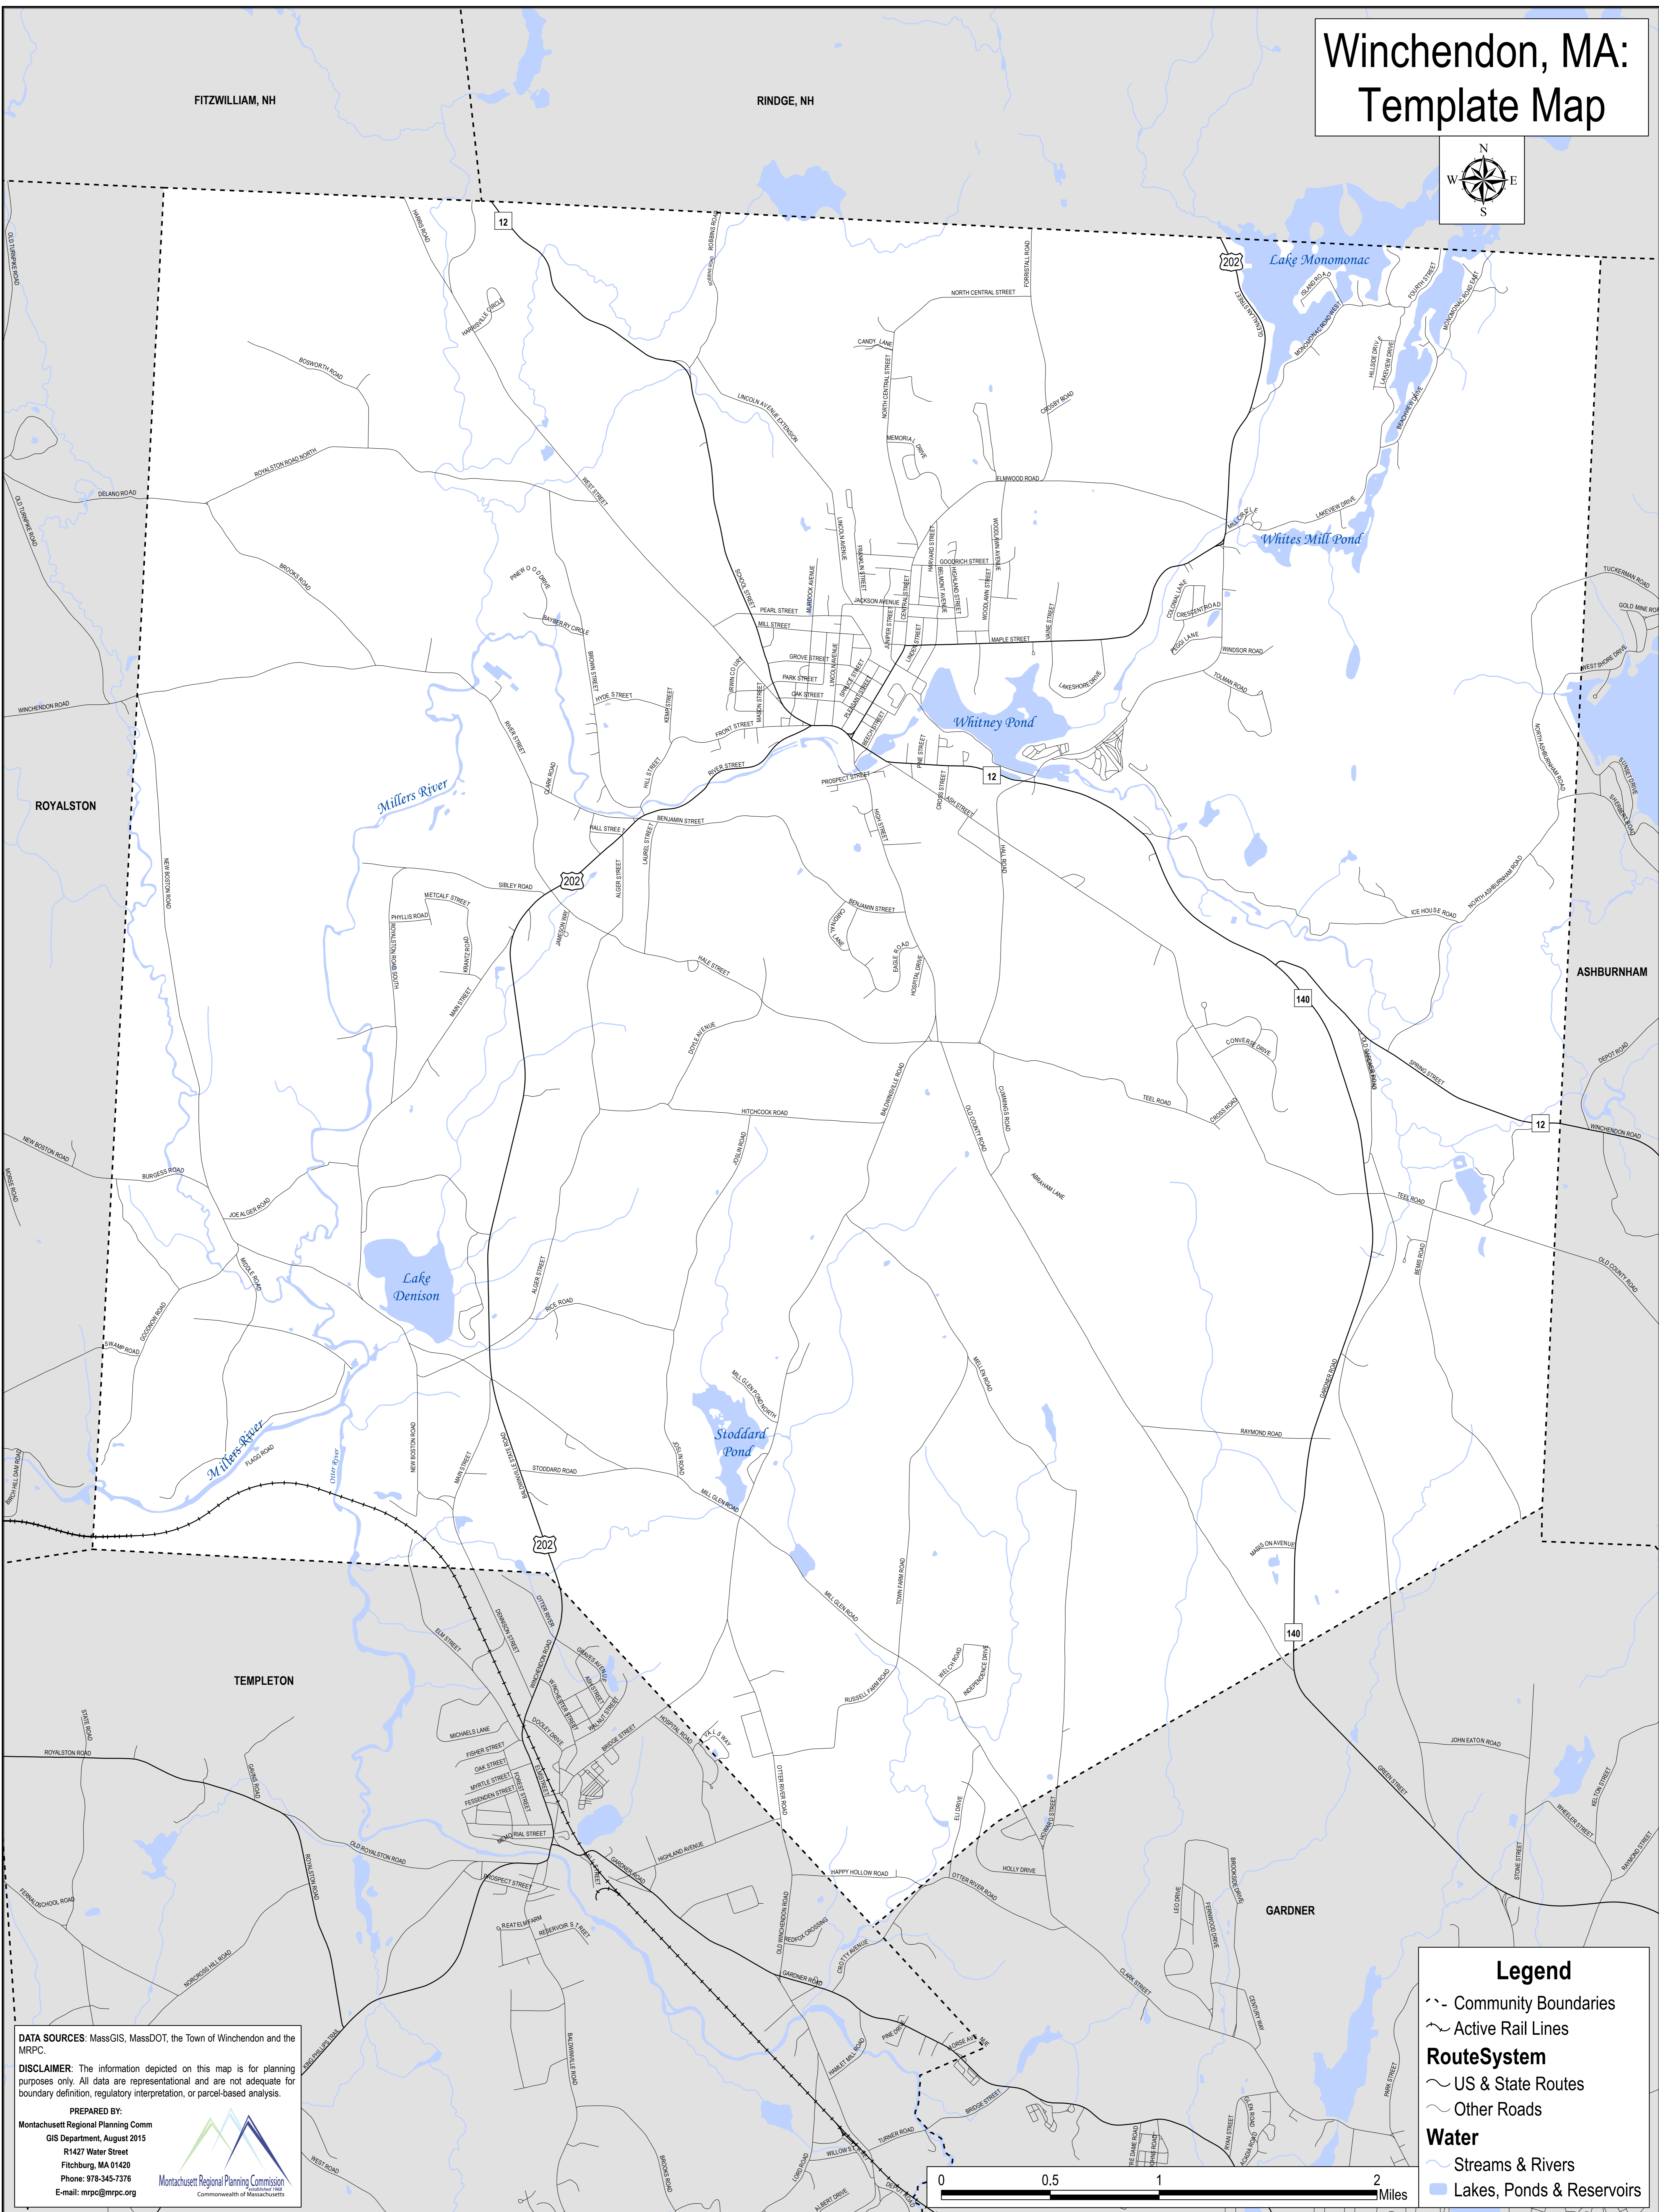

Winchendon, MA: Template Map

DATA SOURCES: MassGIS, MassDOT, the Town of Winchendon and the MRPC.

DISCLAIMER: The information depicted on this map is for planning purposes only. All data are representational and are not adequate for boundary definition, regulatory interpretation, or parcel-based analysis.