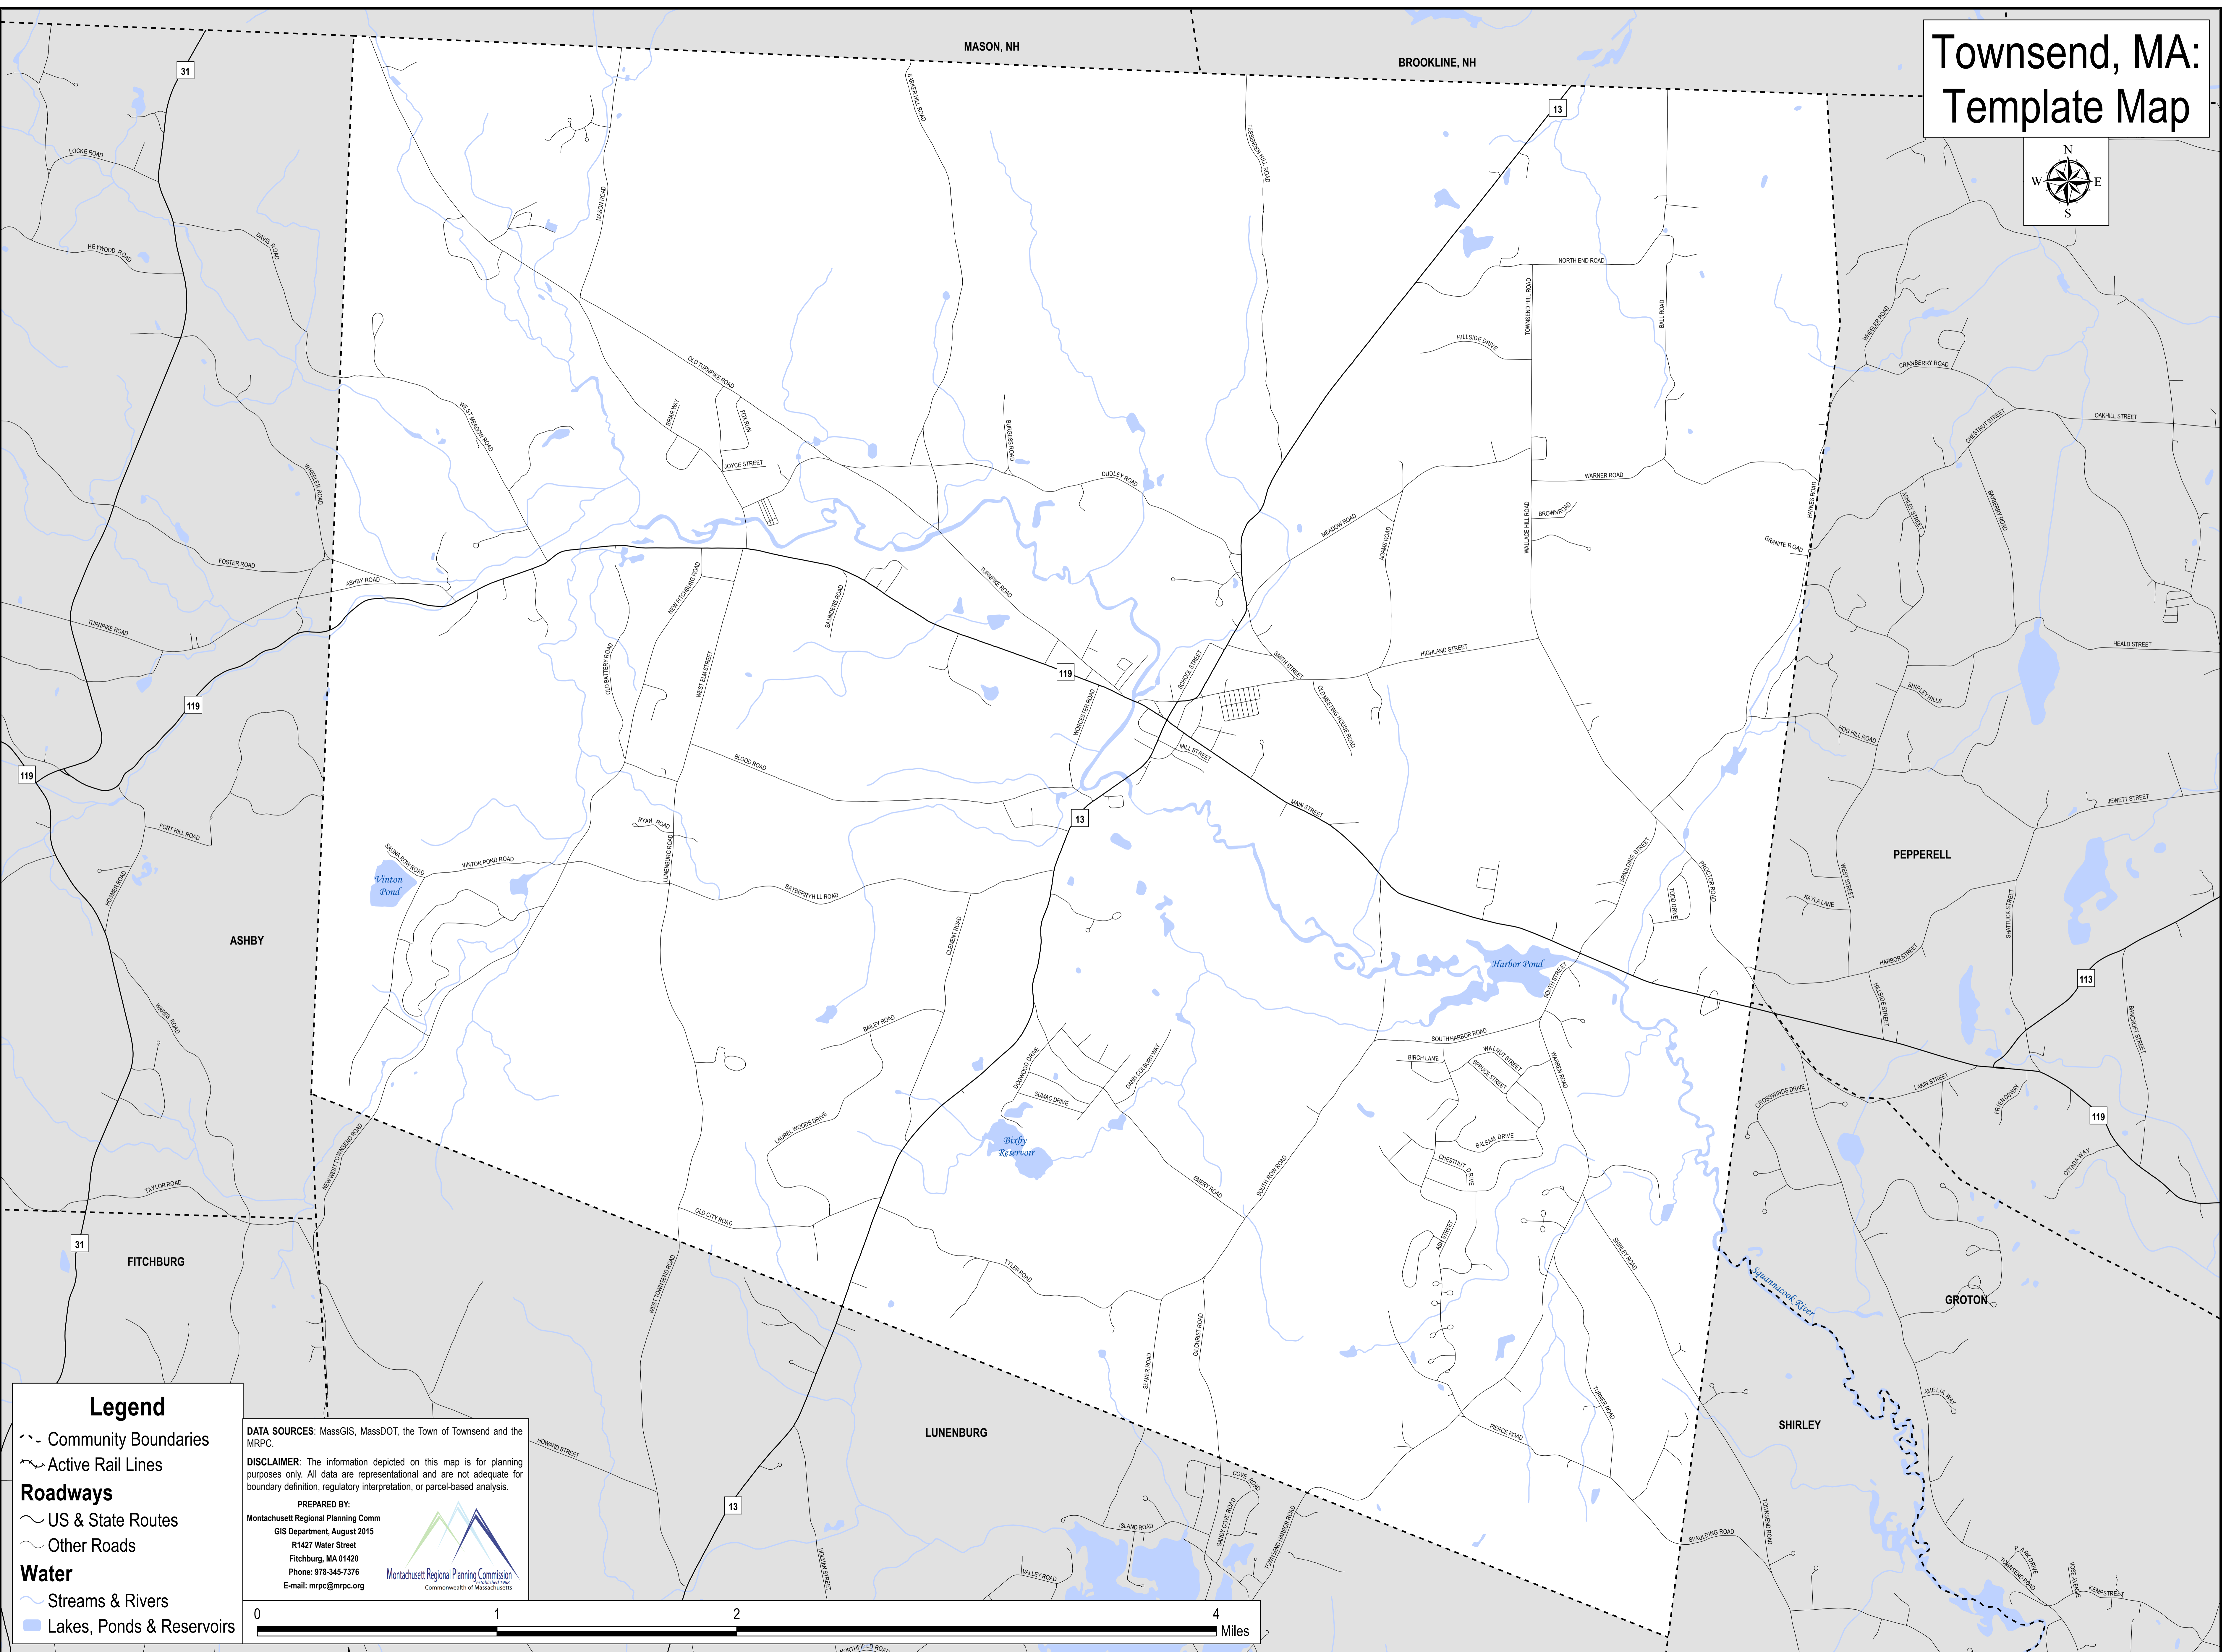

Townsend, MA: Template Map

Legend

- - - Community Boundaries
- - - Active Rail Lines
- Roadways**
- ~ US & State Routes
- ~ Other Roads
- Water**
- ~ Streams & Rivers
- Lakes, Ponds & Reservoirs

DATA SOURCES: MassGIS, MassDOT, the Town of Townsend and the MRPC.

DISCLAIMER: The information depicted on this map is for planning purposes only. All data are representational and are not adequate for boundary definition, regulatory interpretation, or parcel-based analysis.