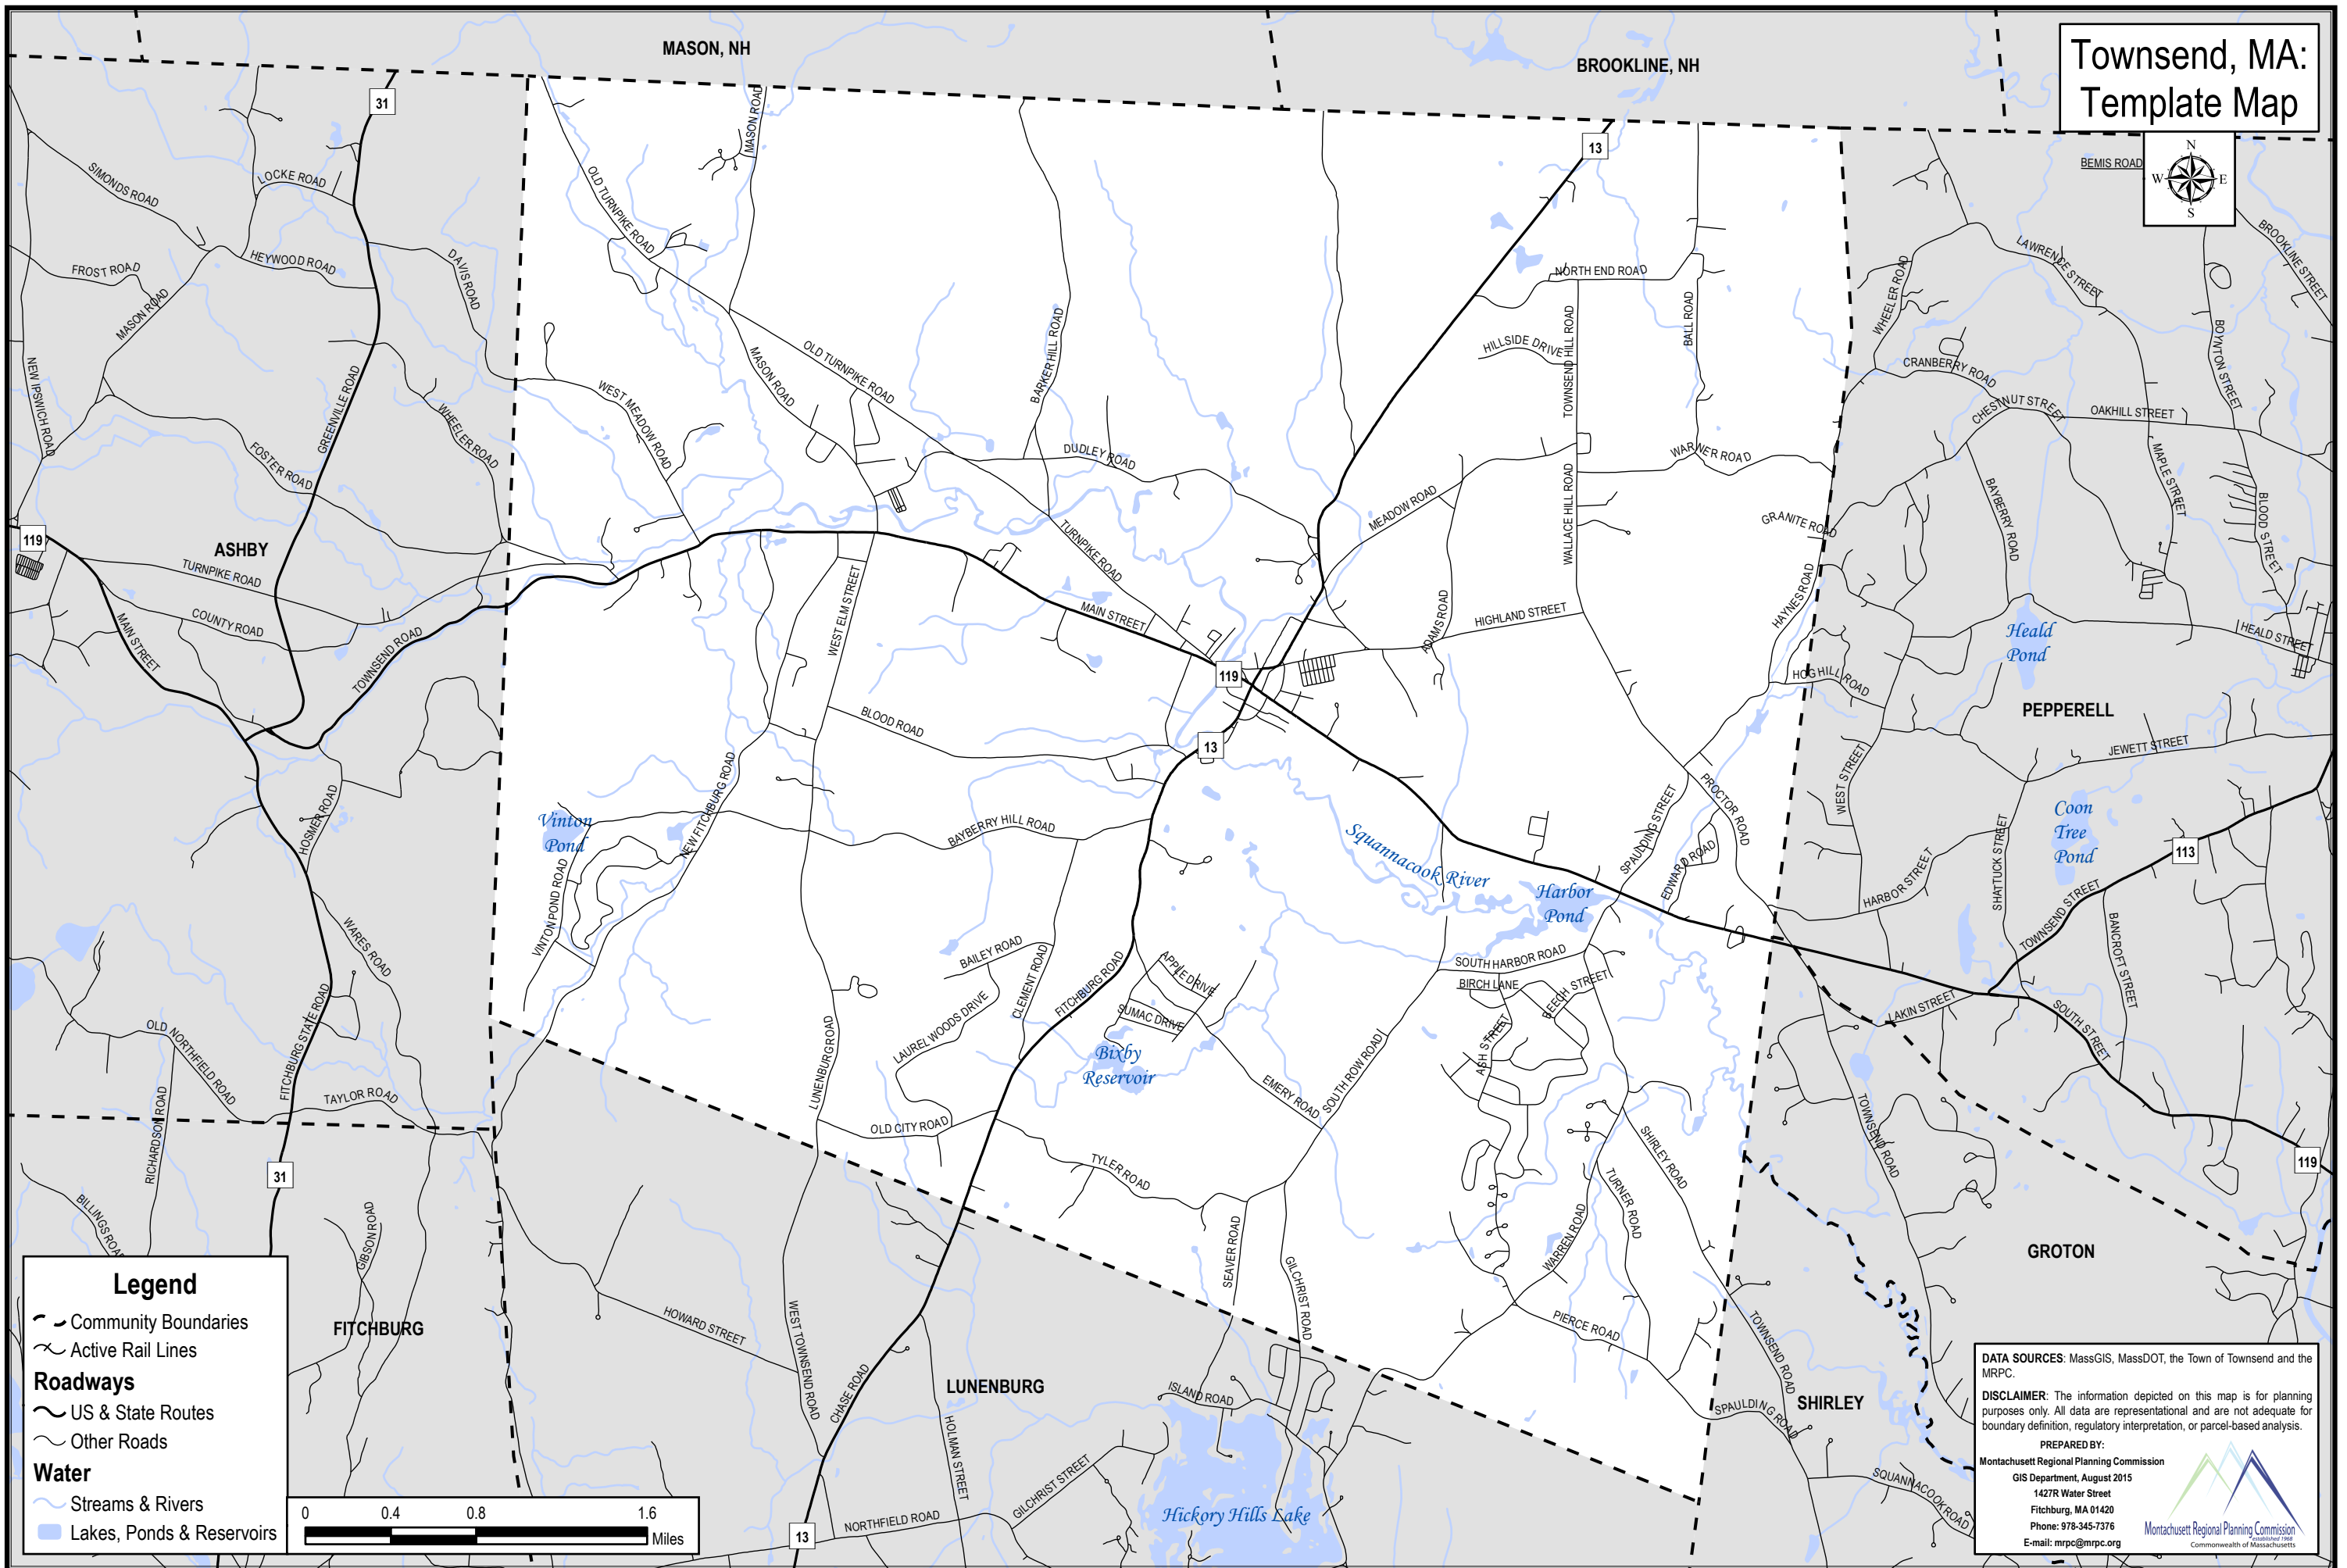

Townsend, MA: Template Map

DATA SOURCES: MassGIS, MassDOT, the Town of Townsend and the MRPC.

DISCLAIMER: The information depicted on this map is for planning purposes only. All data are representational and are not adequate for boundary definition, regulatory interpretation, or parcel-based analysis.