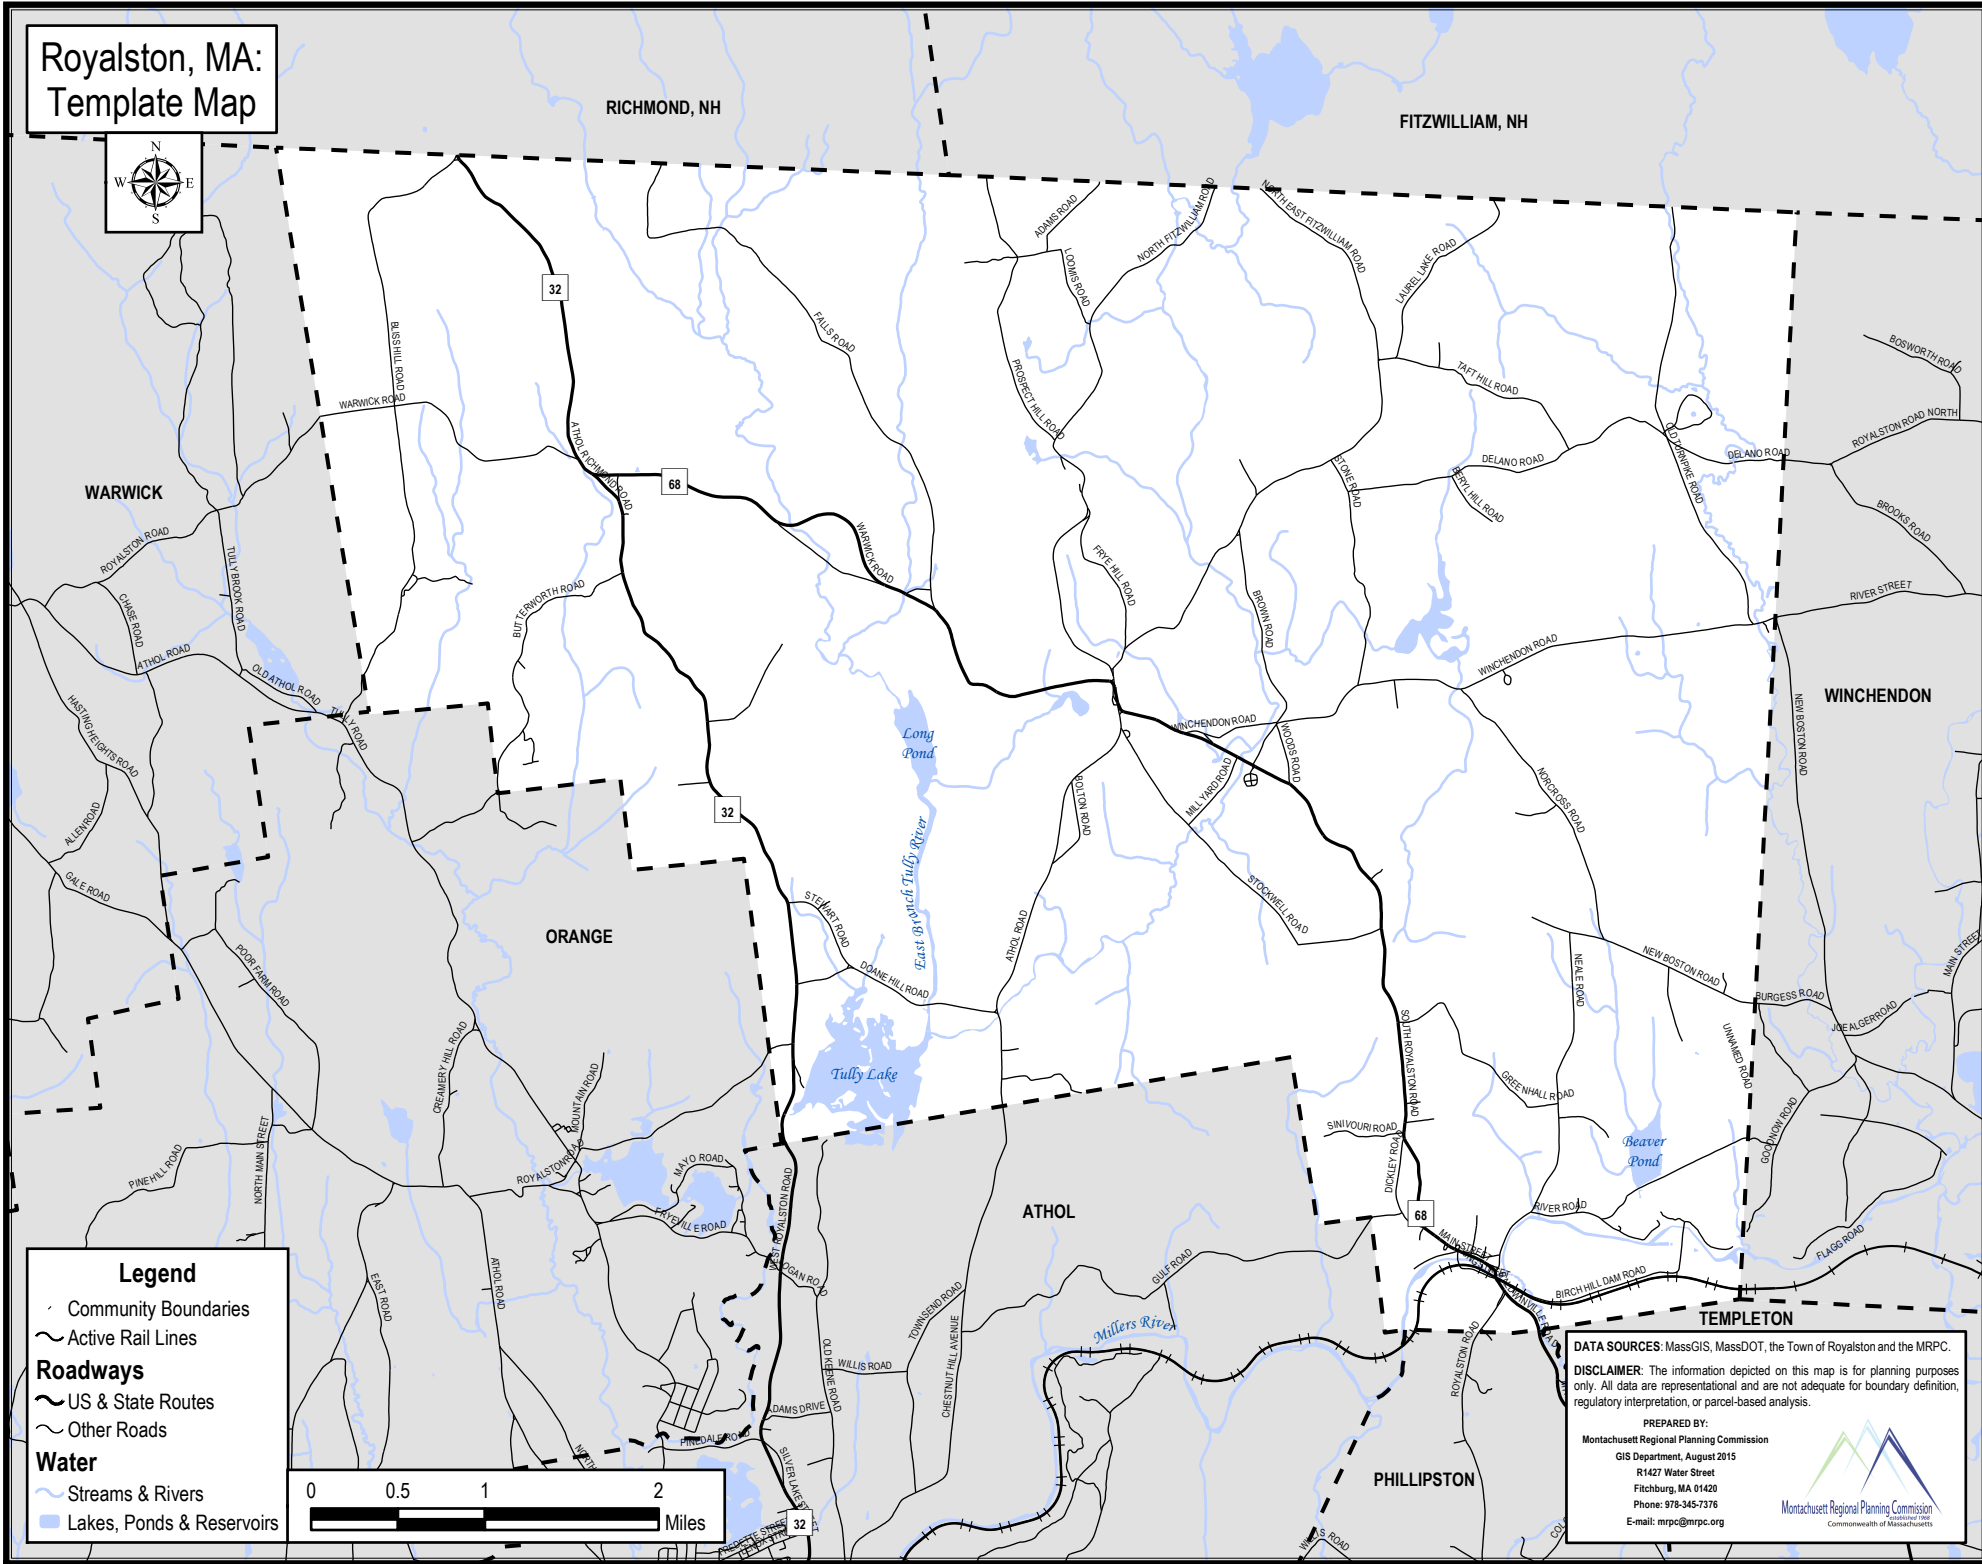

Royalston, MA: Template Map

Legend

- Community Boundaries
- Active Rail Lines
- Roadways**
- US & State Routes
- Other Roads
- Water**
- Streams & Rivers
- Lakes, Ponds & Reservoirs

DATA SOURCES: MassGIS, MassDOT, the Town of Royalston and the MRPC.

DISCLAIMER: The information depicted on this map is for planning purposes only. All data are representational and are not adequate for boundary definition, regulatory interpretation, or parcel-based analysis.