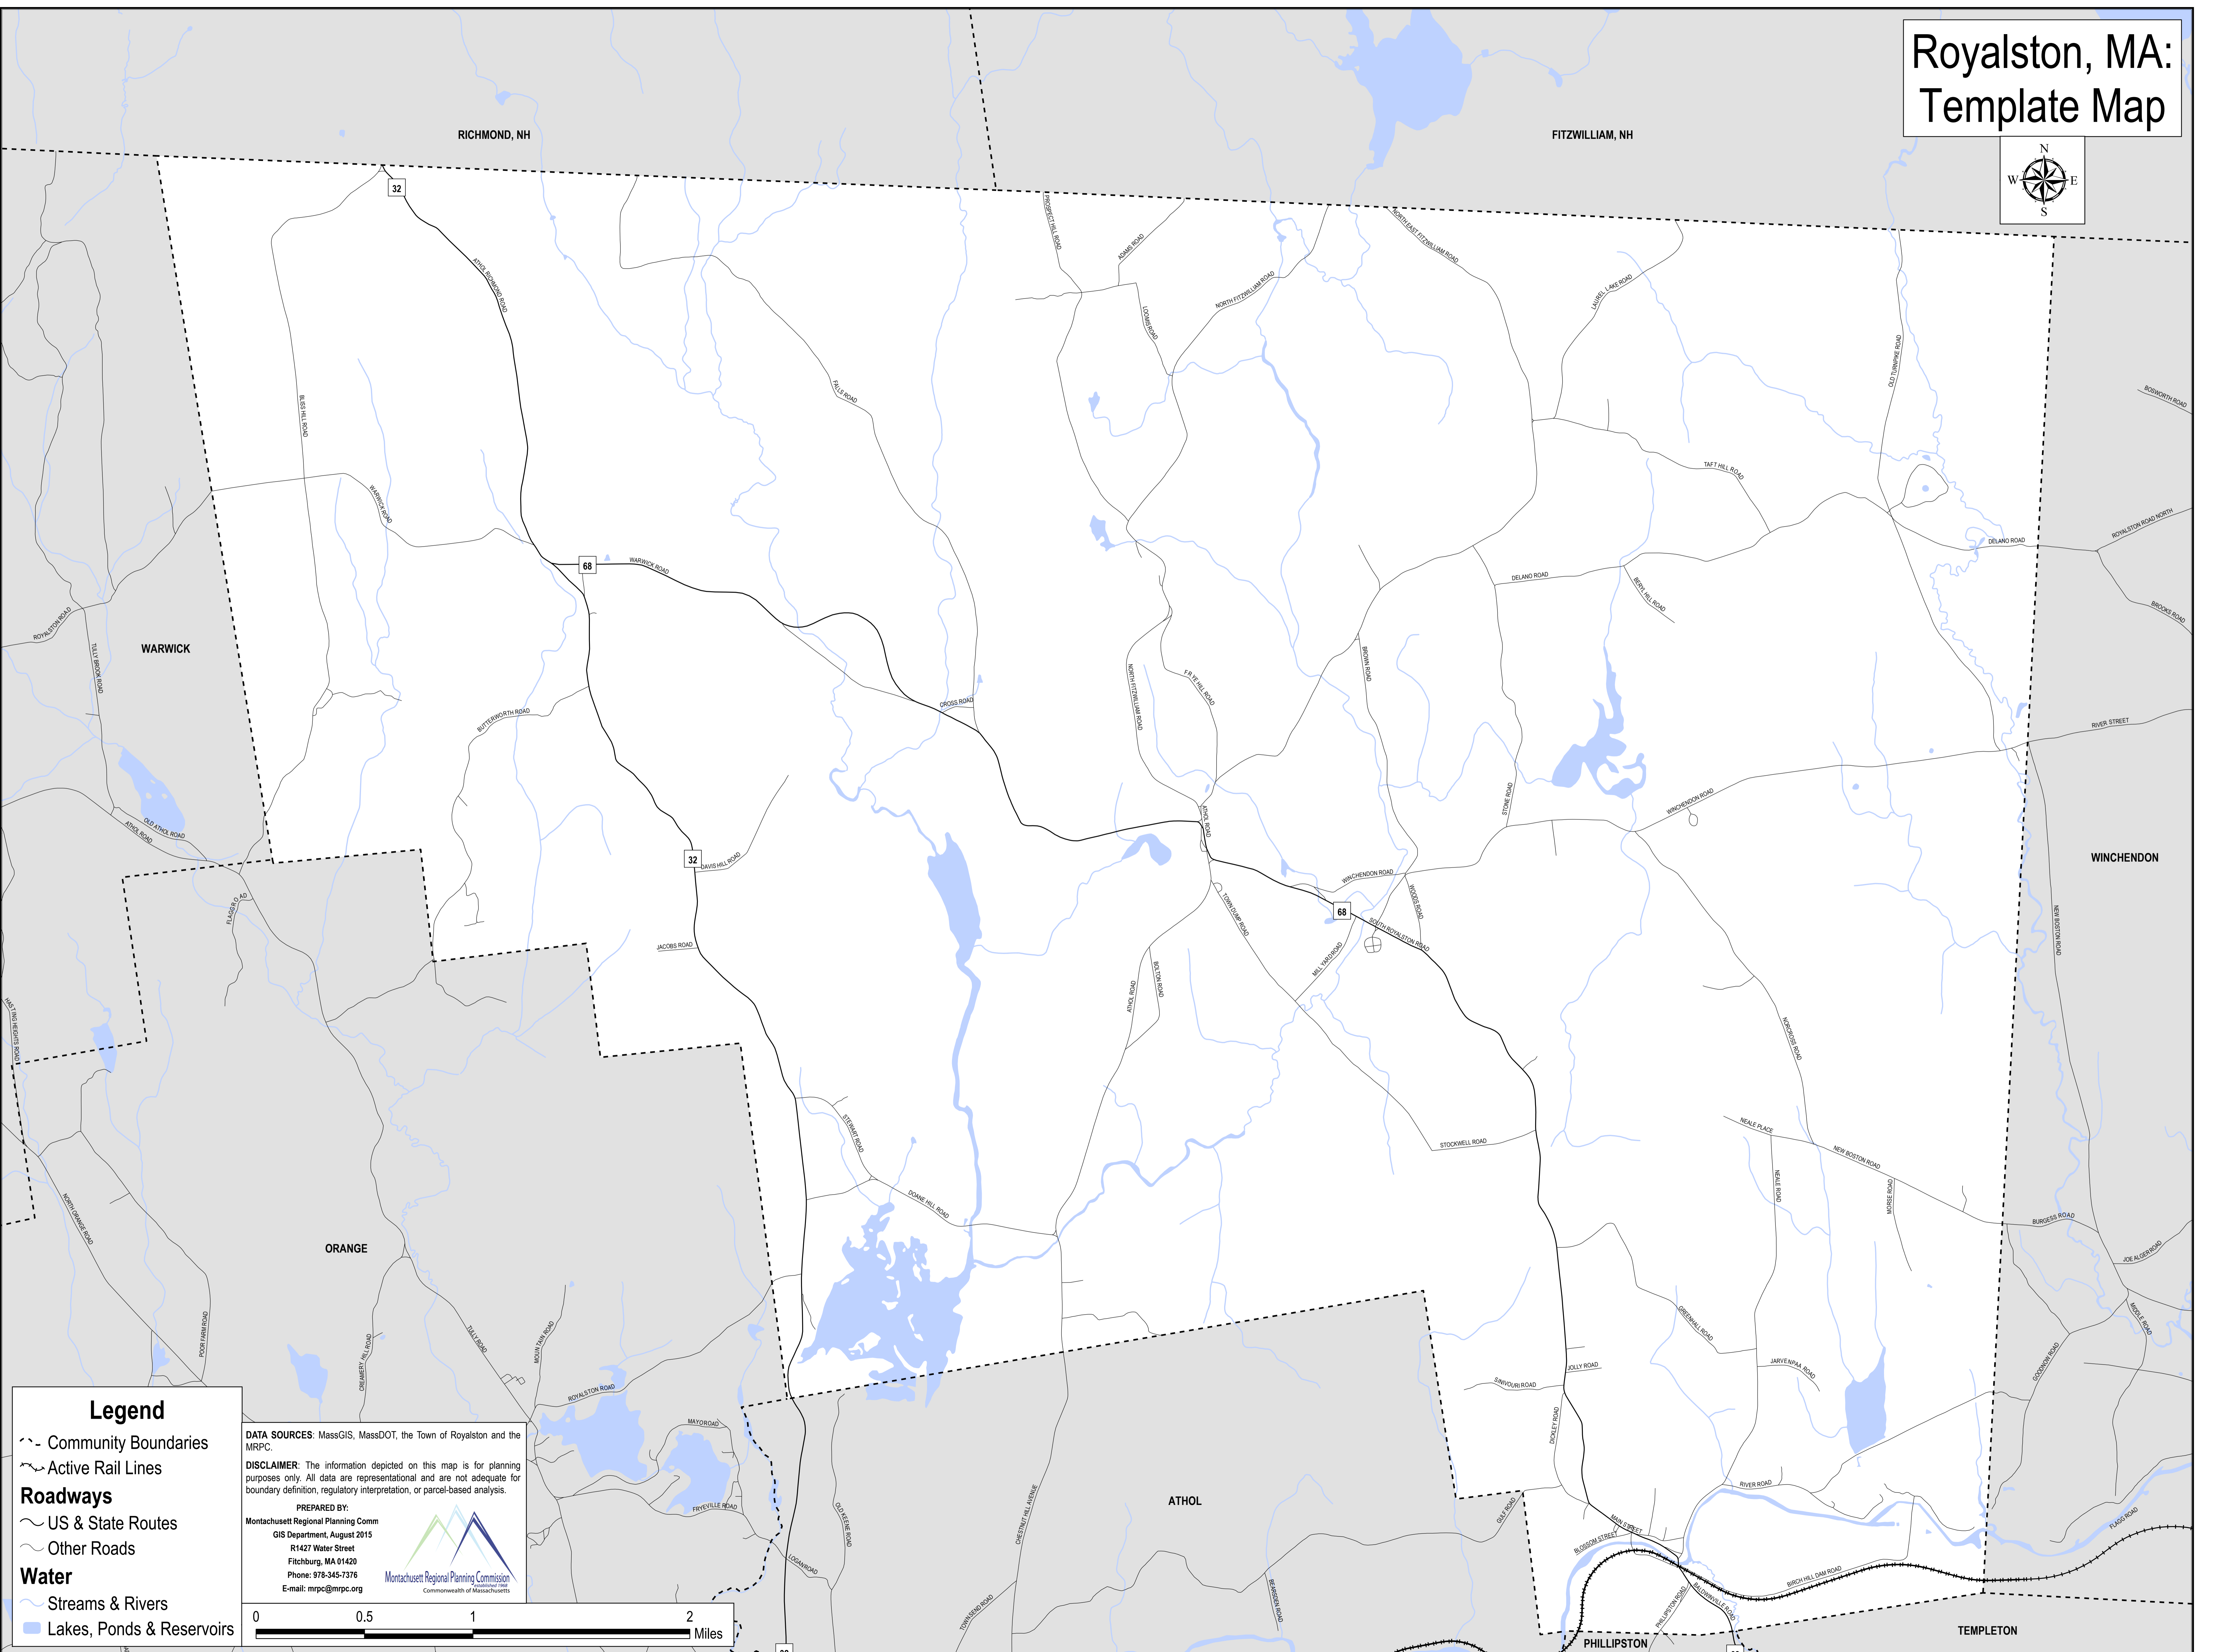

# Royalston, MA: Template Map

**Legend**

- - - Community Boundaries
- - - Active Rail Lines
- Roadways**
- US & State Routes
- Other Roads
- Water**
- Streams & Rivers
- Lakes, Ponds & Reservoirs

**DATA SOURCES:** MassGIS, MassDOT, the Town of Royalston and the MRPC.

**DISCLAIMER:** The information depicted on this map is for planning purposes only. All data are representational and are not adequate for boundary definition, regulatory interpretation, or parcel-based analysis.