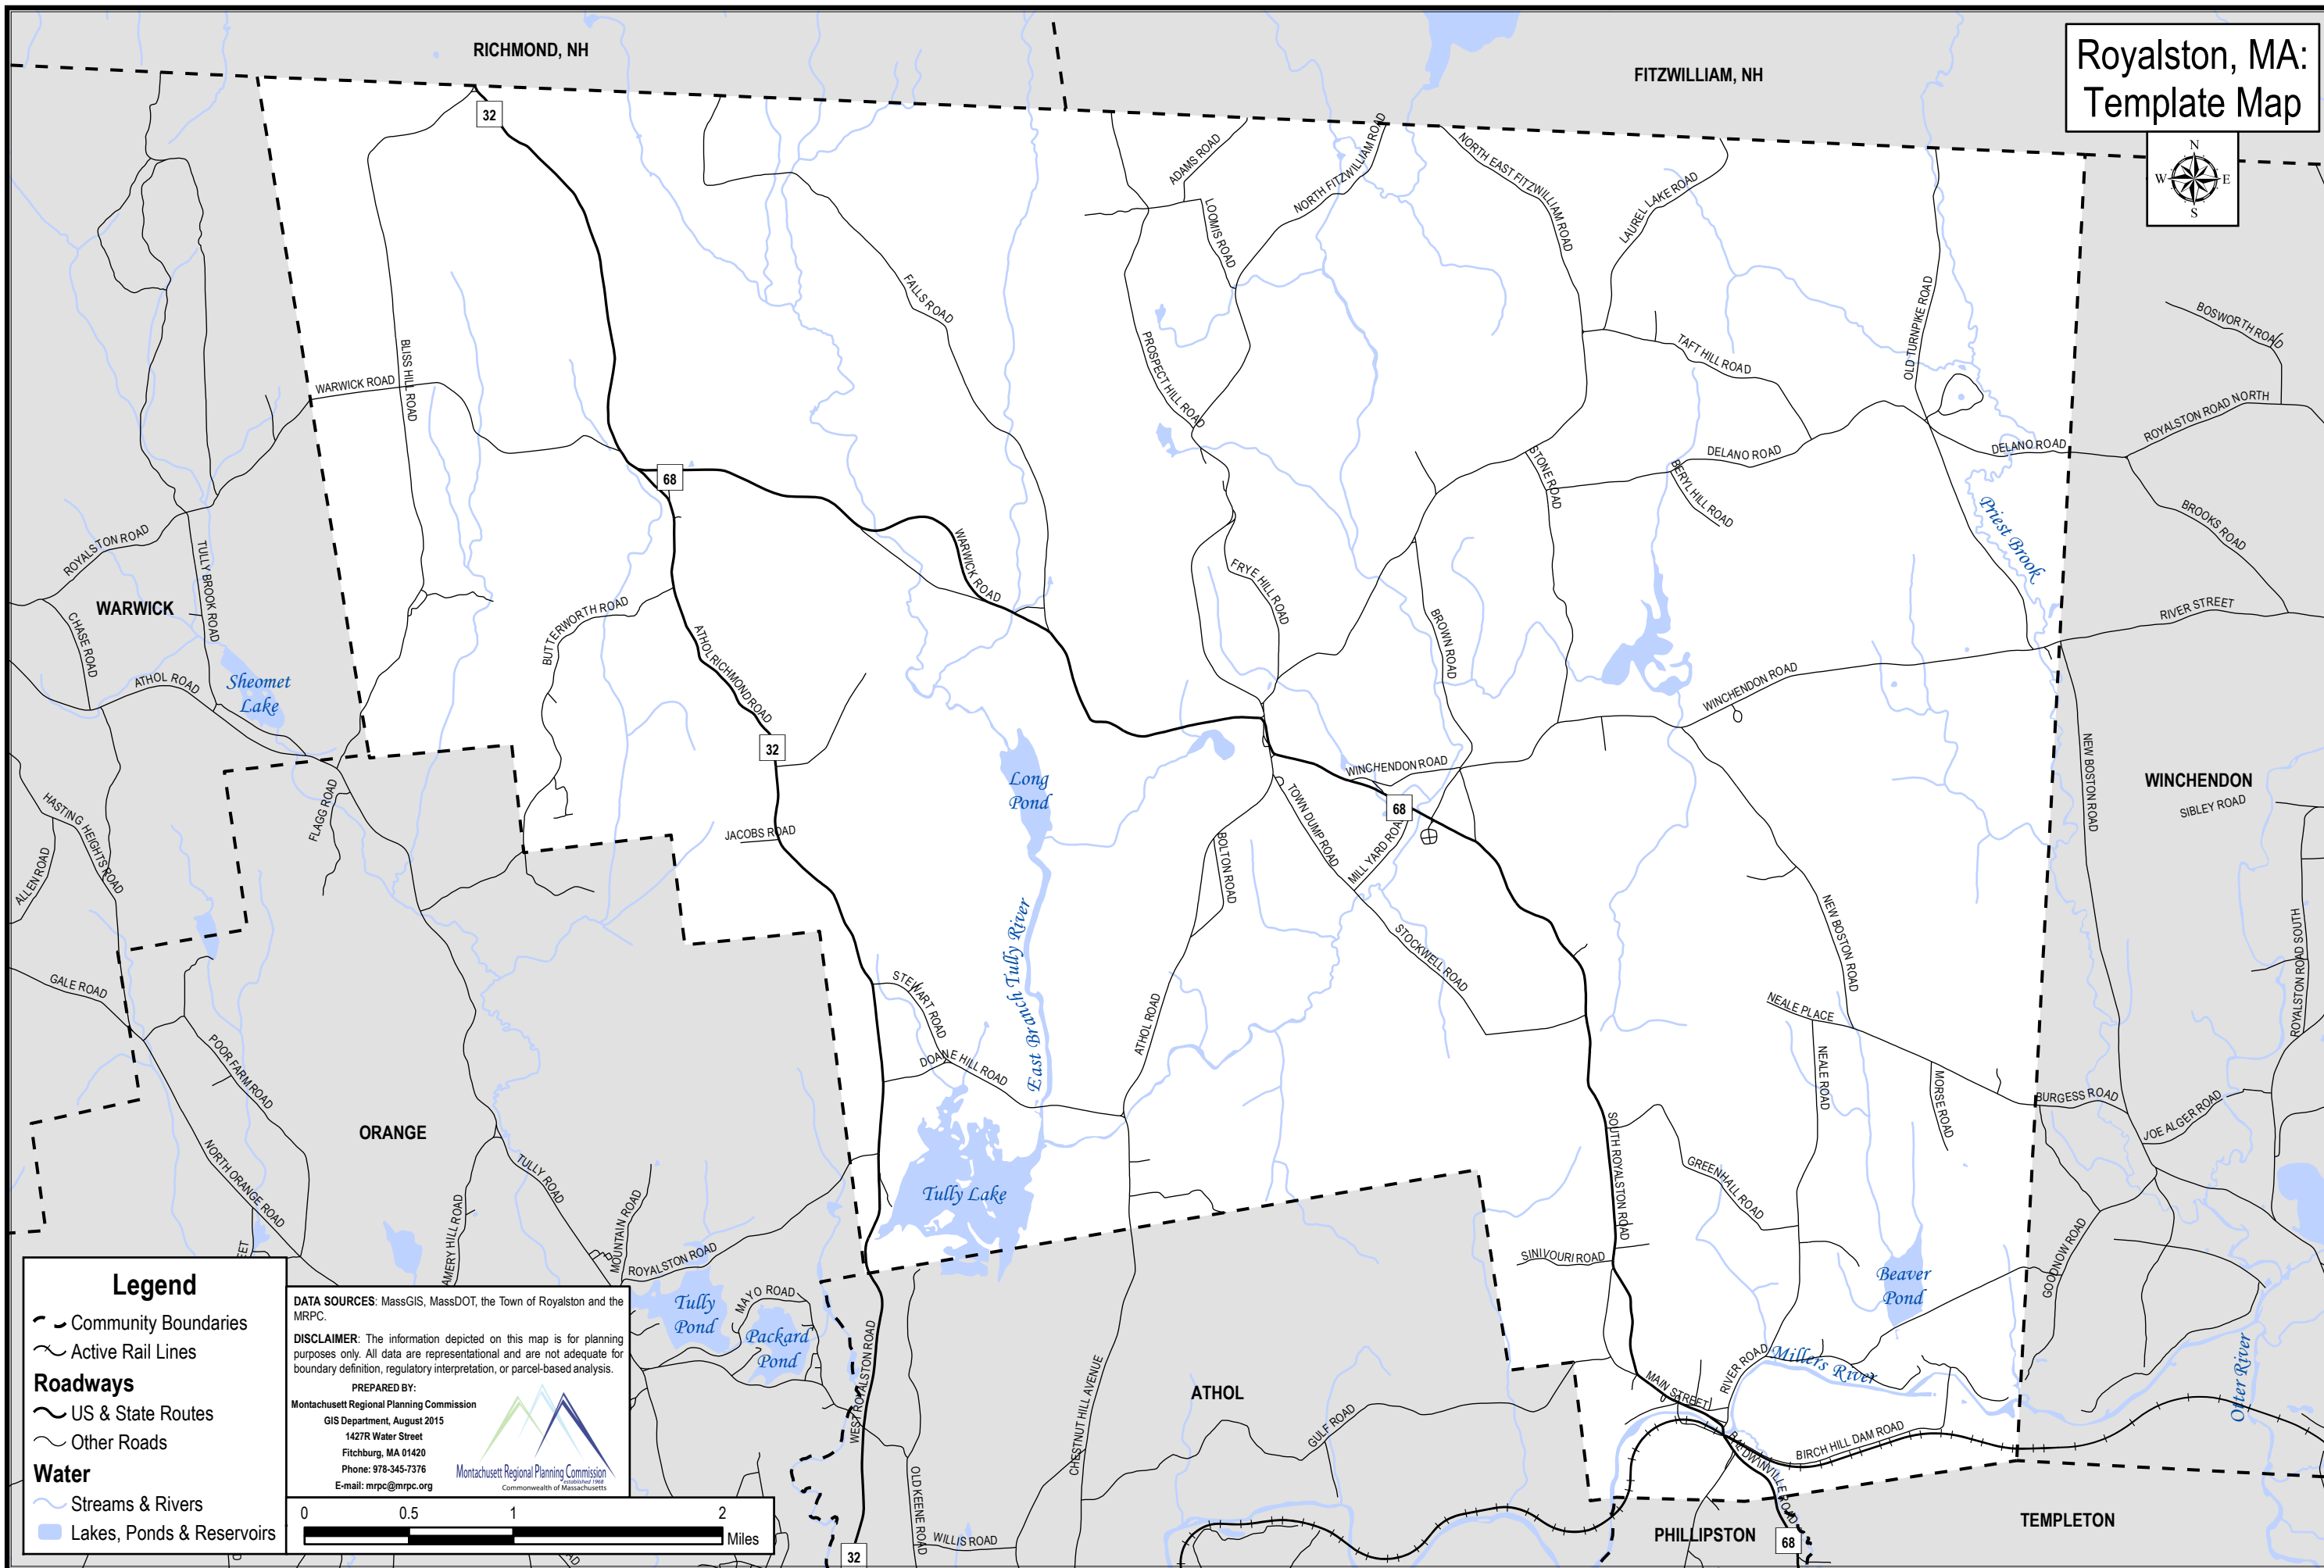

Royalston, MA: Template Map

Legend

- Community Boundaries
- Active Rail Lines
- Roadways**
- US & State Routes
- Other Roads
- Water**
- Streams & Rivers
- Lakes, Ponds & Reservoirs

DATA SOURCES: MassGIS, MassDOT, the Town of Royalston and the MRPC.

DISCLAIMER: The information depicted on this map is for planning purposes only. All data are representational and are not adequate for boundary definition, regulatory interpretation, or parcel-based analysis.