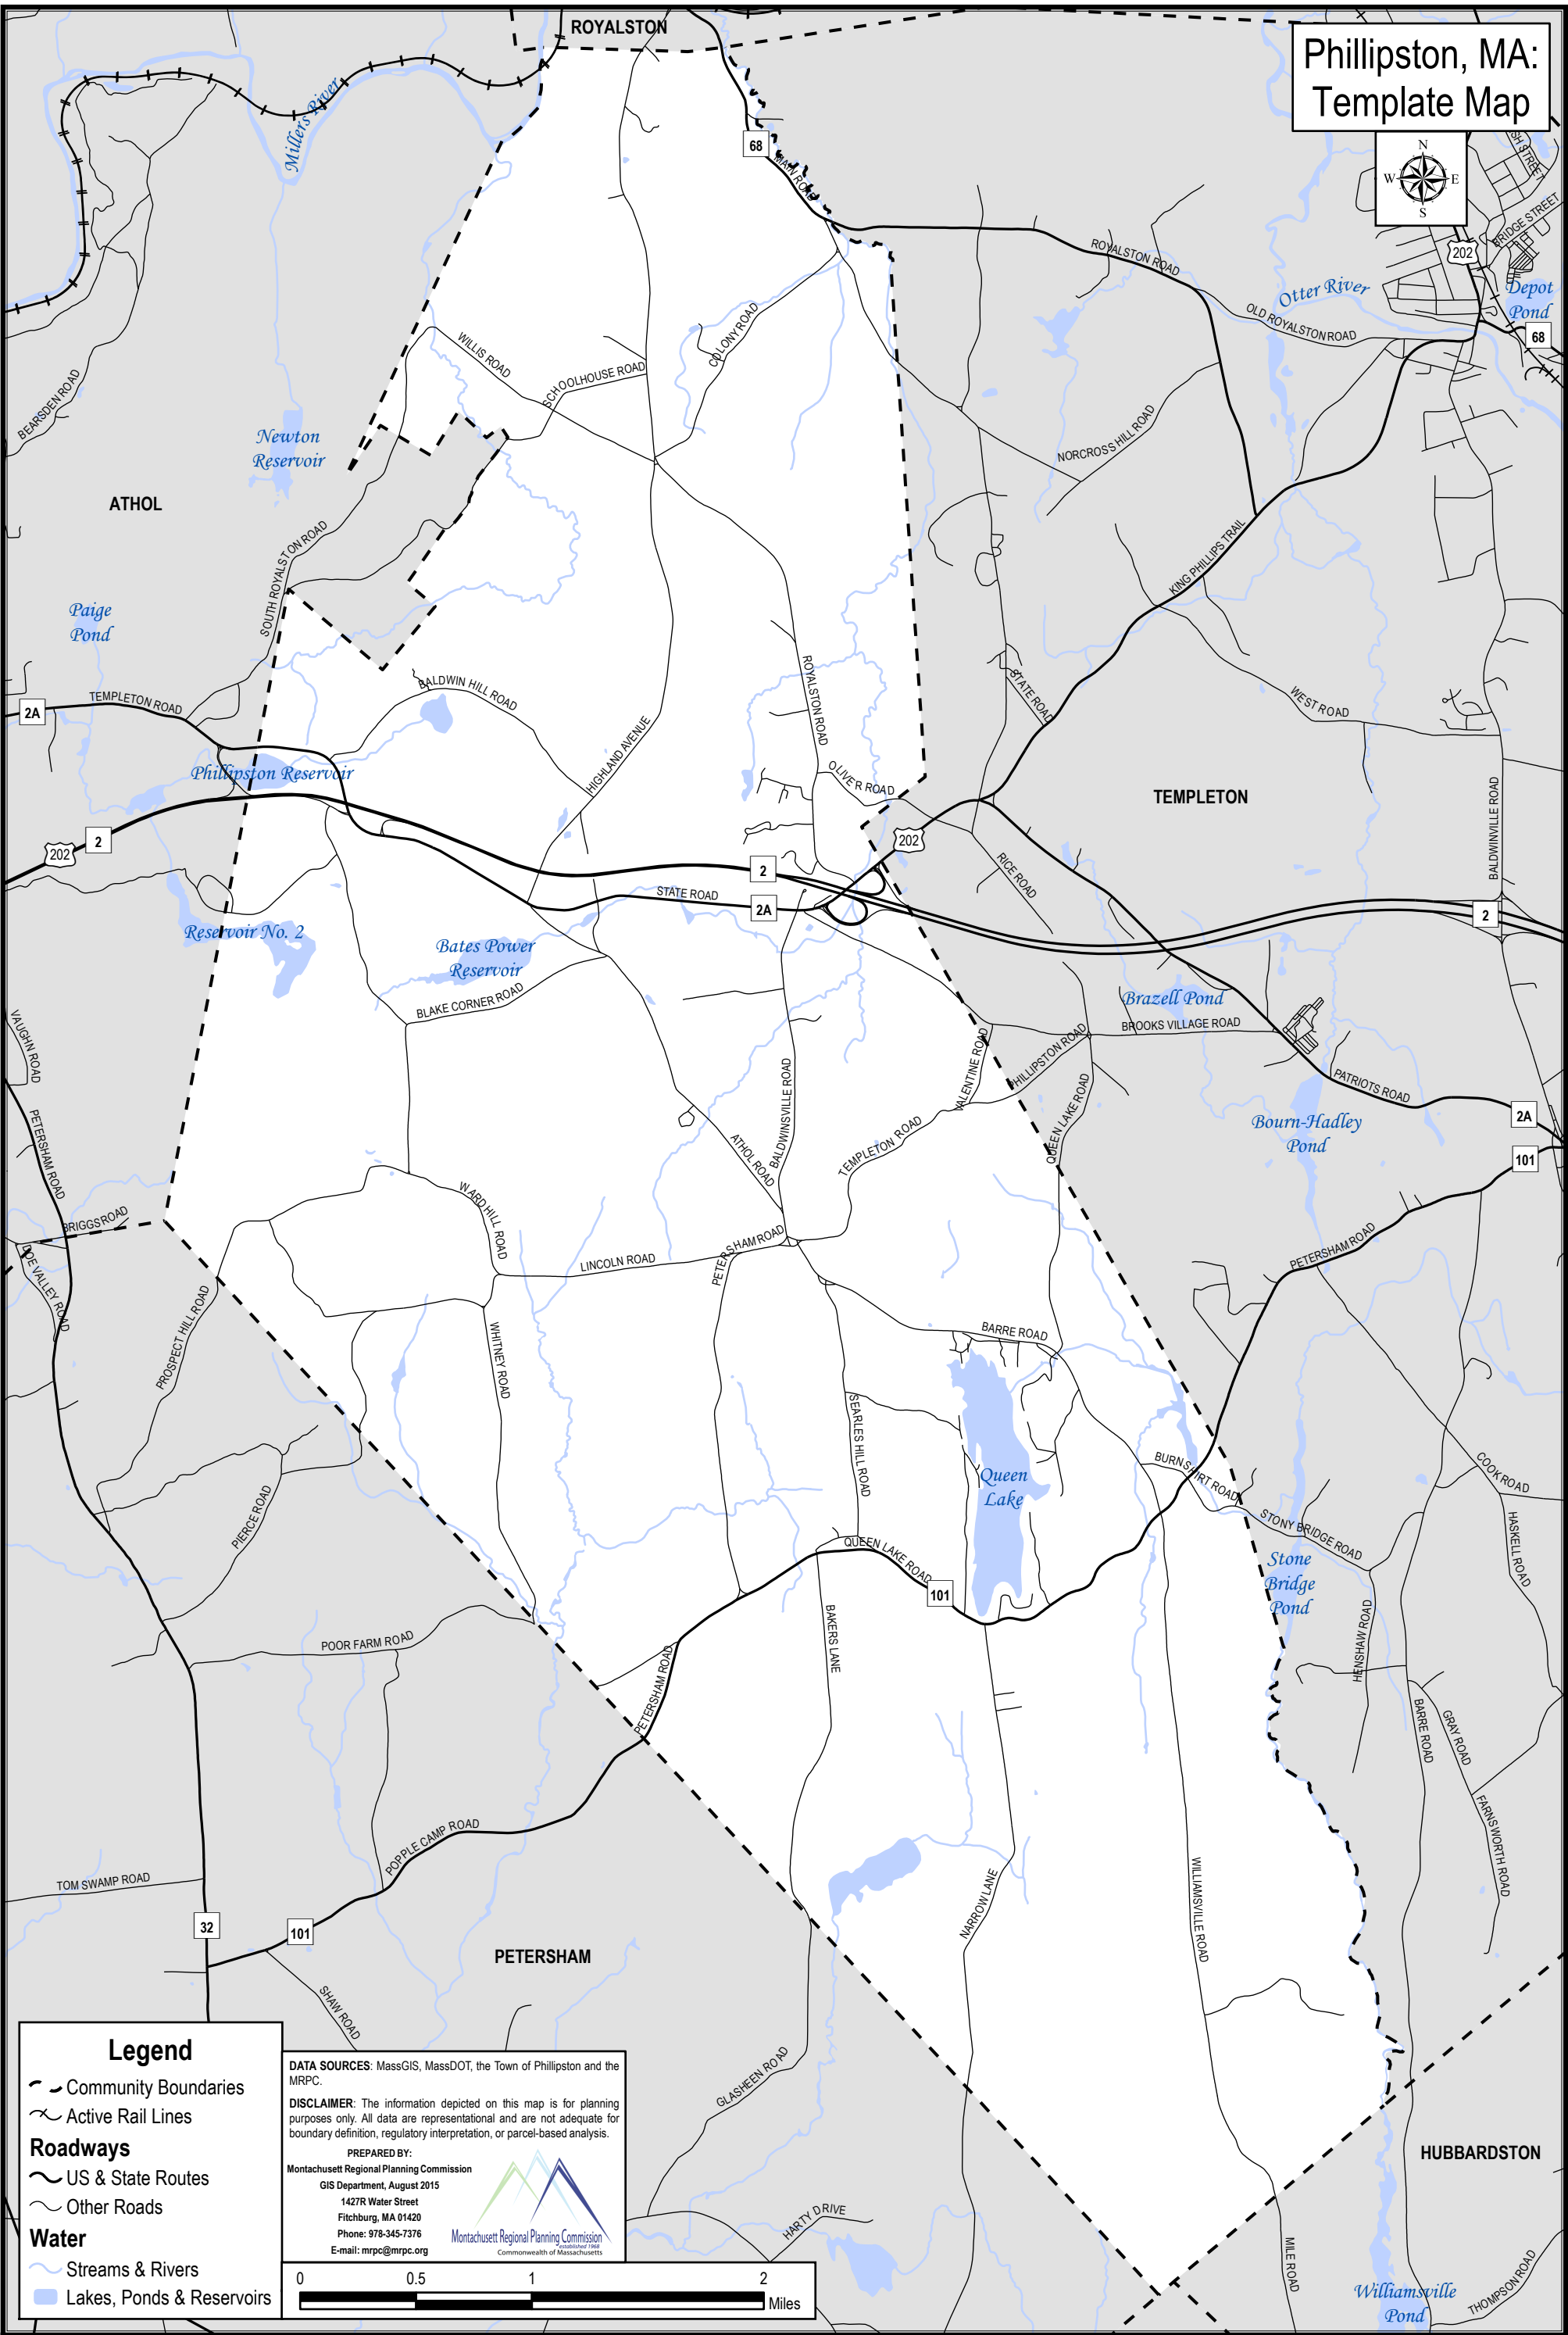

Phillipston, MA: Template Map

Legend

- Community Boundaries
- Active Rail Lines
- Roadways**
- US & State Routes
- Other Roads
- Water**
- Streams & Rivers
- Lakes, Ponds & Reservoirs

DATA SOURCES: MassGIS, MassDOT, the Town of Phillipston and the MRPC.

DISCLAIMER: The information depicted on this map is for planning purposes only. All data are representational and are not adequate for boundary definition, regulatory interpretation, or parcel-based analysis.