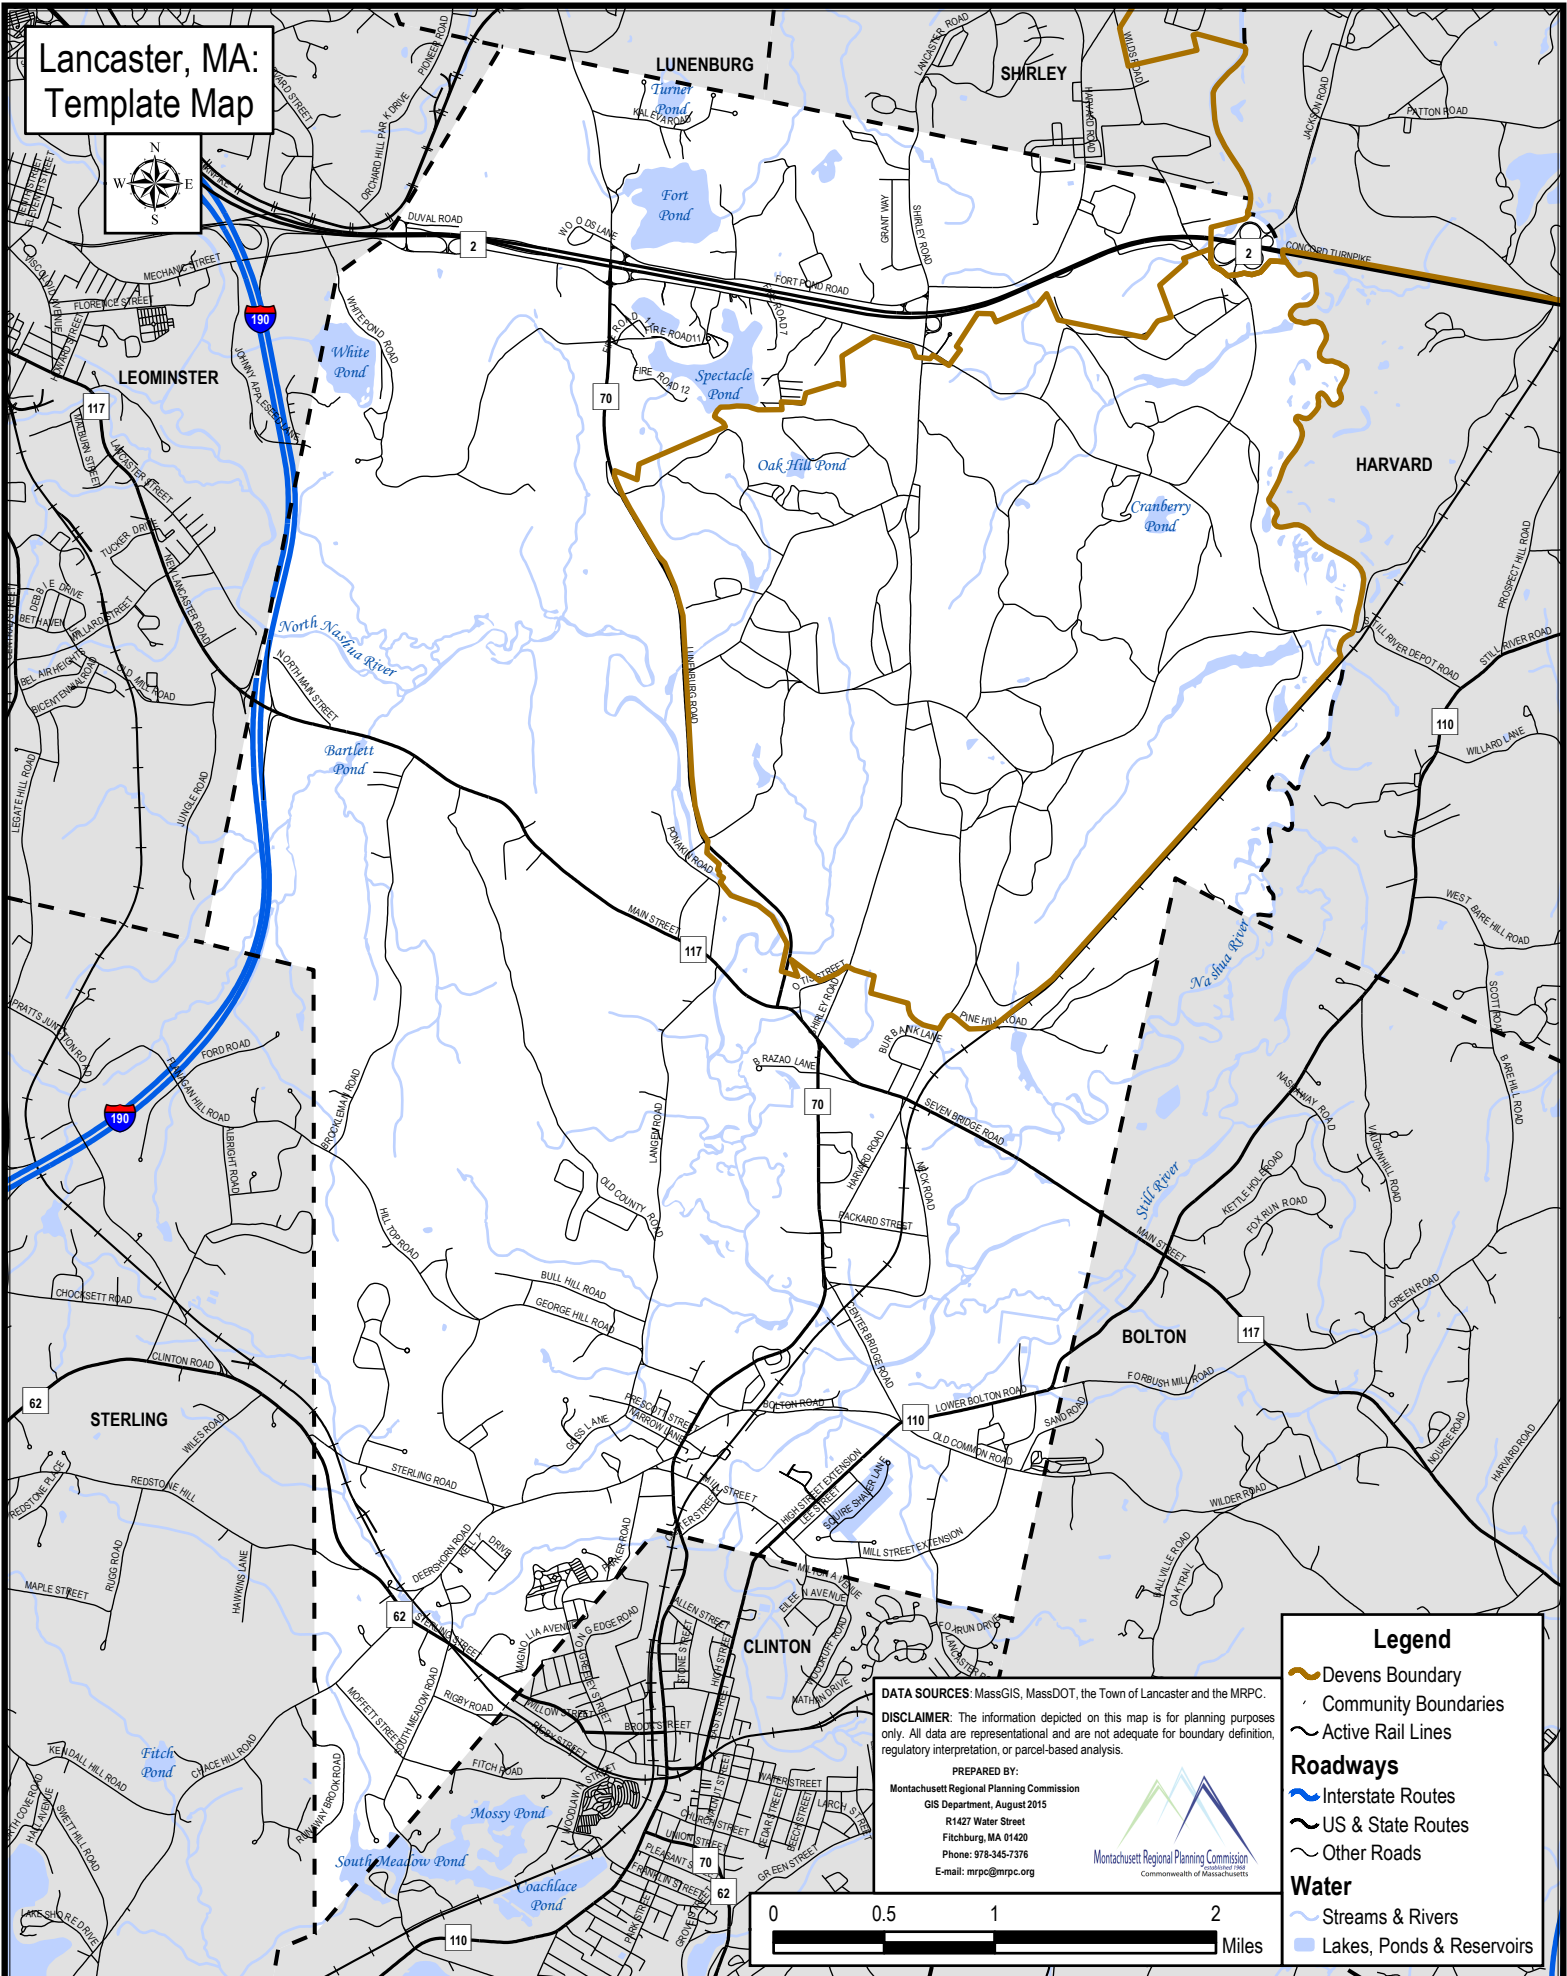

Lancaster, MA: Template Map

Legend

- Devens Boundary
- Community Boundaries
- Active Rail Lines

Roadways

- Interstate Routes
- US & State Routes
- Other Roads

Water

- Streams & Rivers
- Lakes, Ponds & Reservoirs

DATA SOURCES: MassGIS, MassDOT, the Town of Lancaster and the MRPC.

DISCLAIMER: The information depicted on this map is for planning purposes only. All data are representational and are not adequate for boundary definition, regulatory interpretation, or parcel-based analysis.