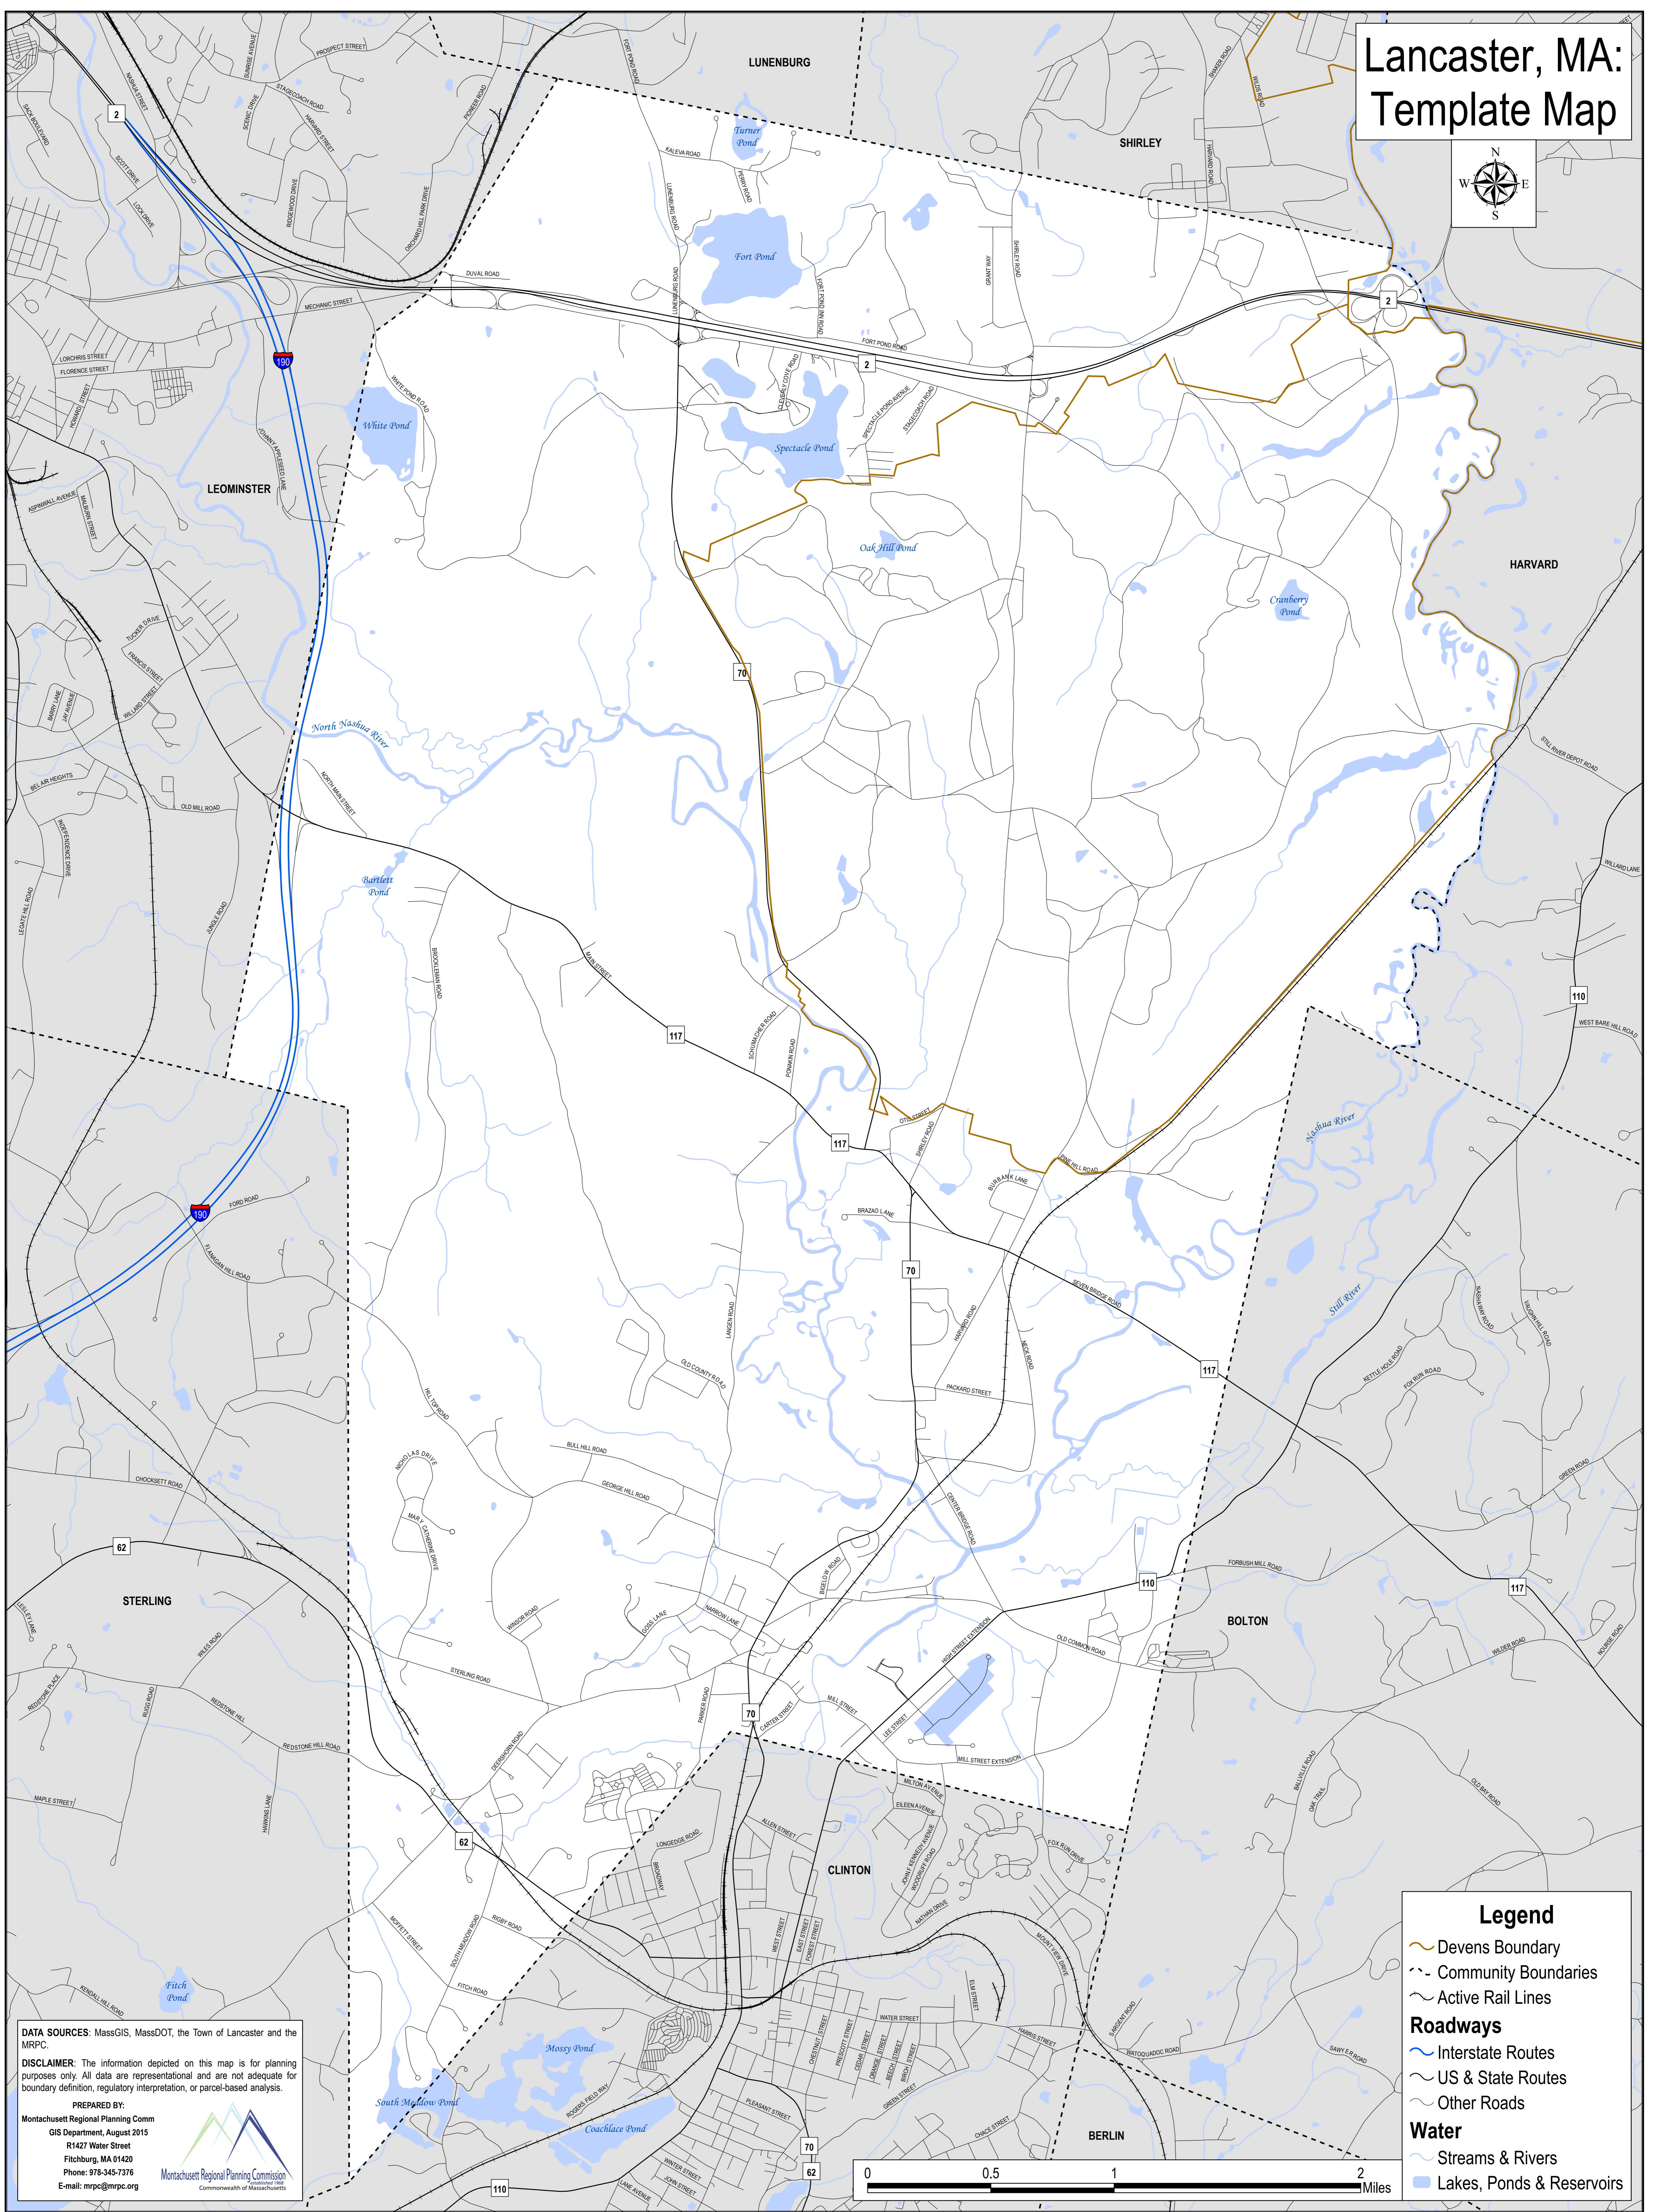

Lancaster, MA: Template Map

Legend

- Devens Boundary
- Community Boundaries
- Active Rail Lines
- Roadways**
- Interstate Routes
- US & State Routes
- Other Roads
- Water**
- Streams & Rivers
- Lakes, Ponds & Reservoirs

DATA SOURCES: MassGIS, MassDOT, the Town of Lancaster and the MRPC.

DISCLAIMER: The information depicted on this map is for planning purposes only. All data are representational and are not adequate for boundary definition, regulatory interpretation, or parcel-based analysis.