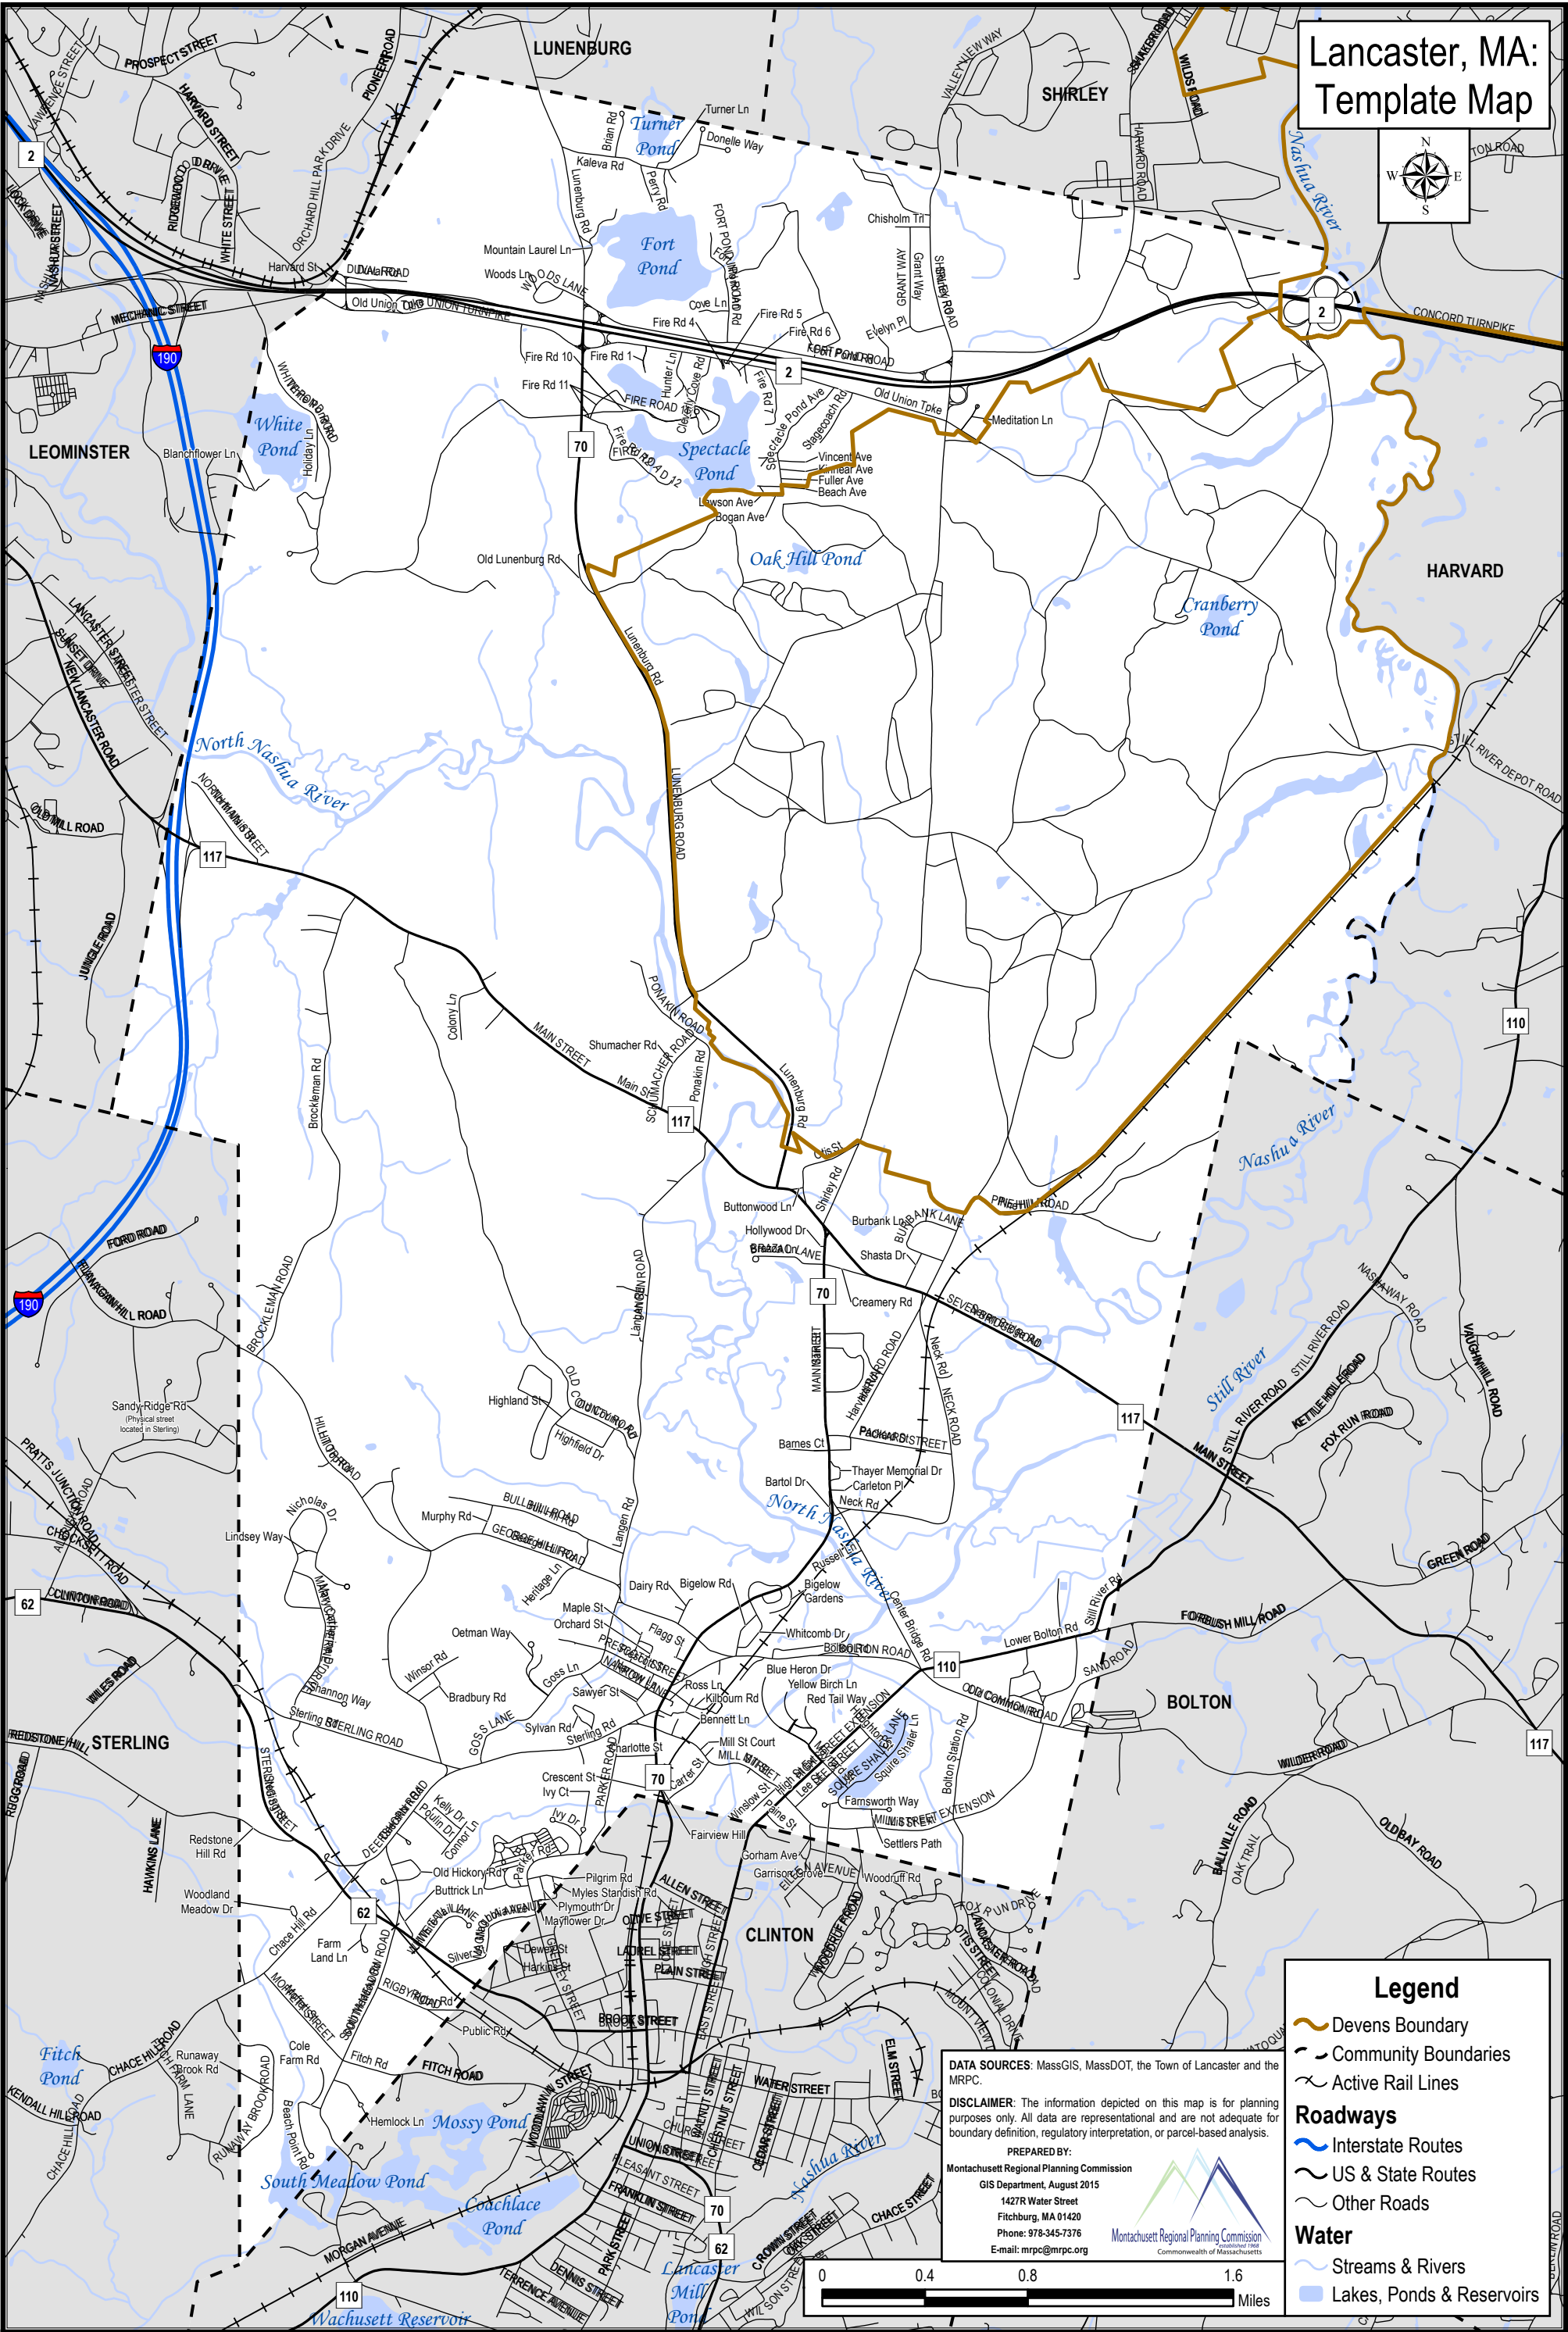

Lancaster, MA: Template Map

Legend

- Devens Boundary
- Community Boundaries
- Active Rail Lines

Roadways

- Interstate Routes
- US & State Routes
- Other Roads

Water

- Streams & Rivers
- Lakes, Ponds & Reservoirs

DATA SOURCES: MassGIS, MassDOT, the Town of Lancaster and the MRPC.

DISCLAIMER: The information depicted on this map is for planning purposes only. All data are representational and are not adequate for boundary definition, regulatory interpretation, or parcel-based analysis.