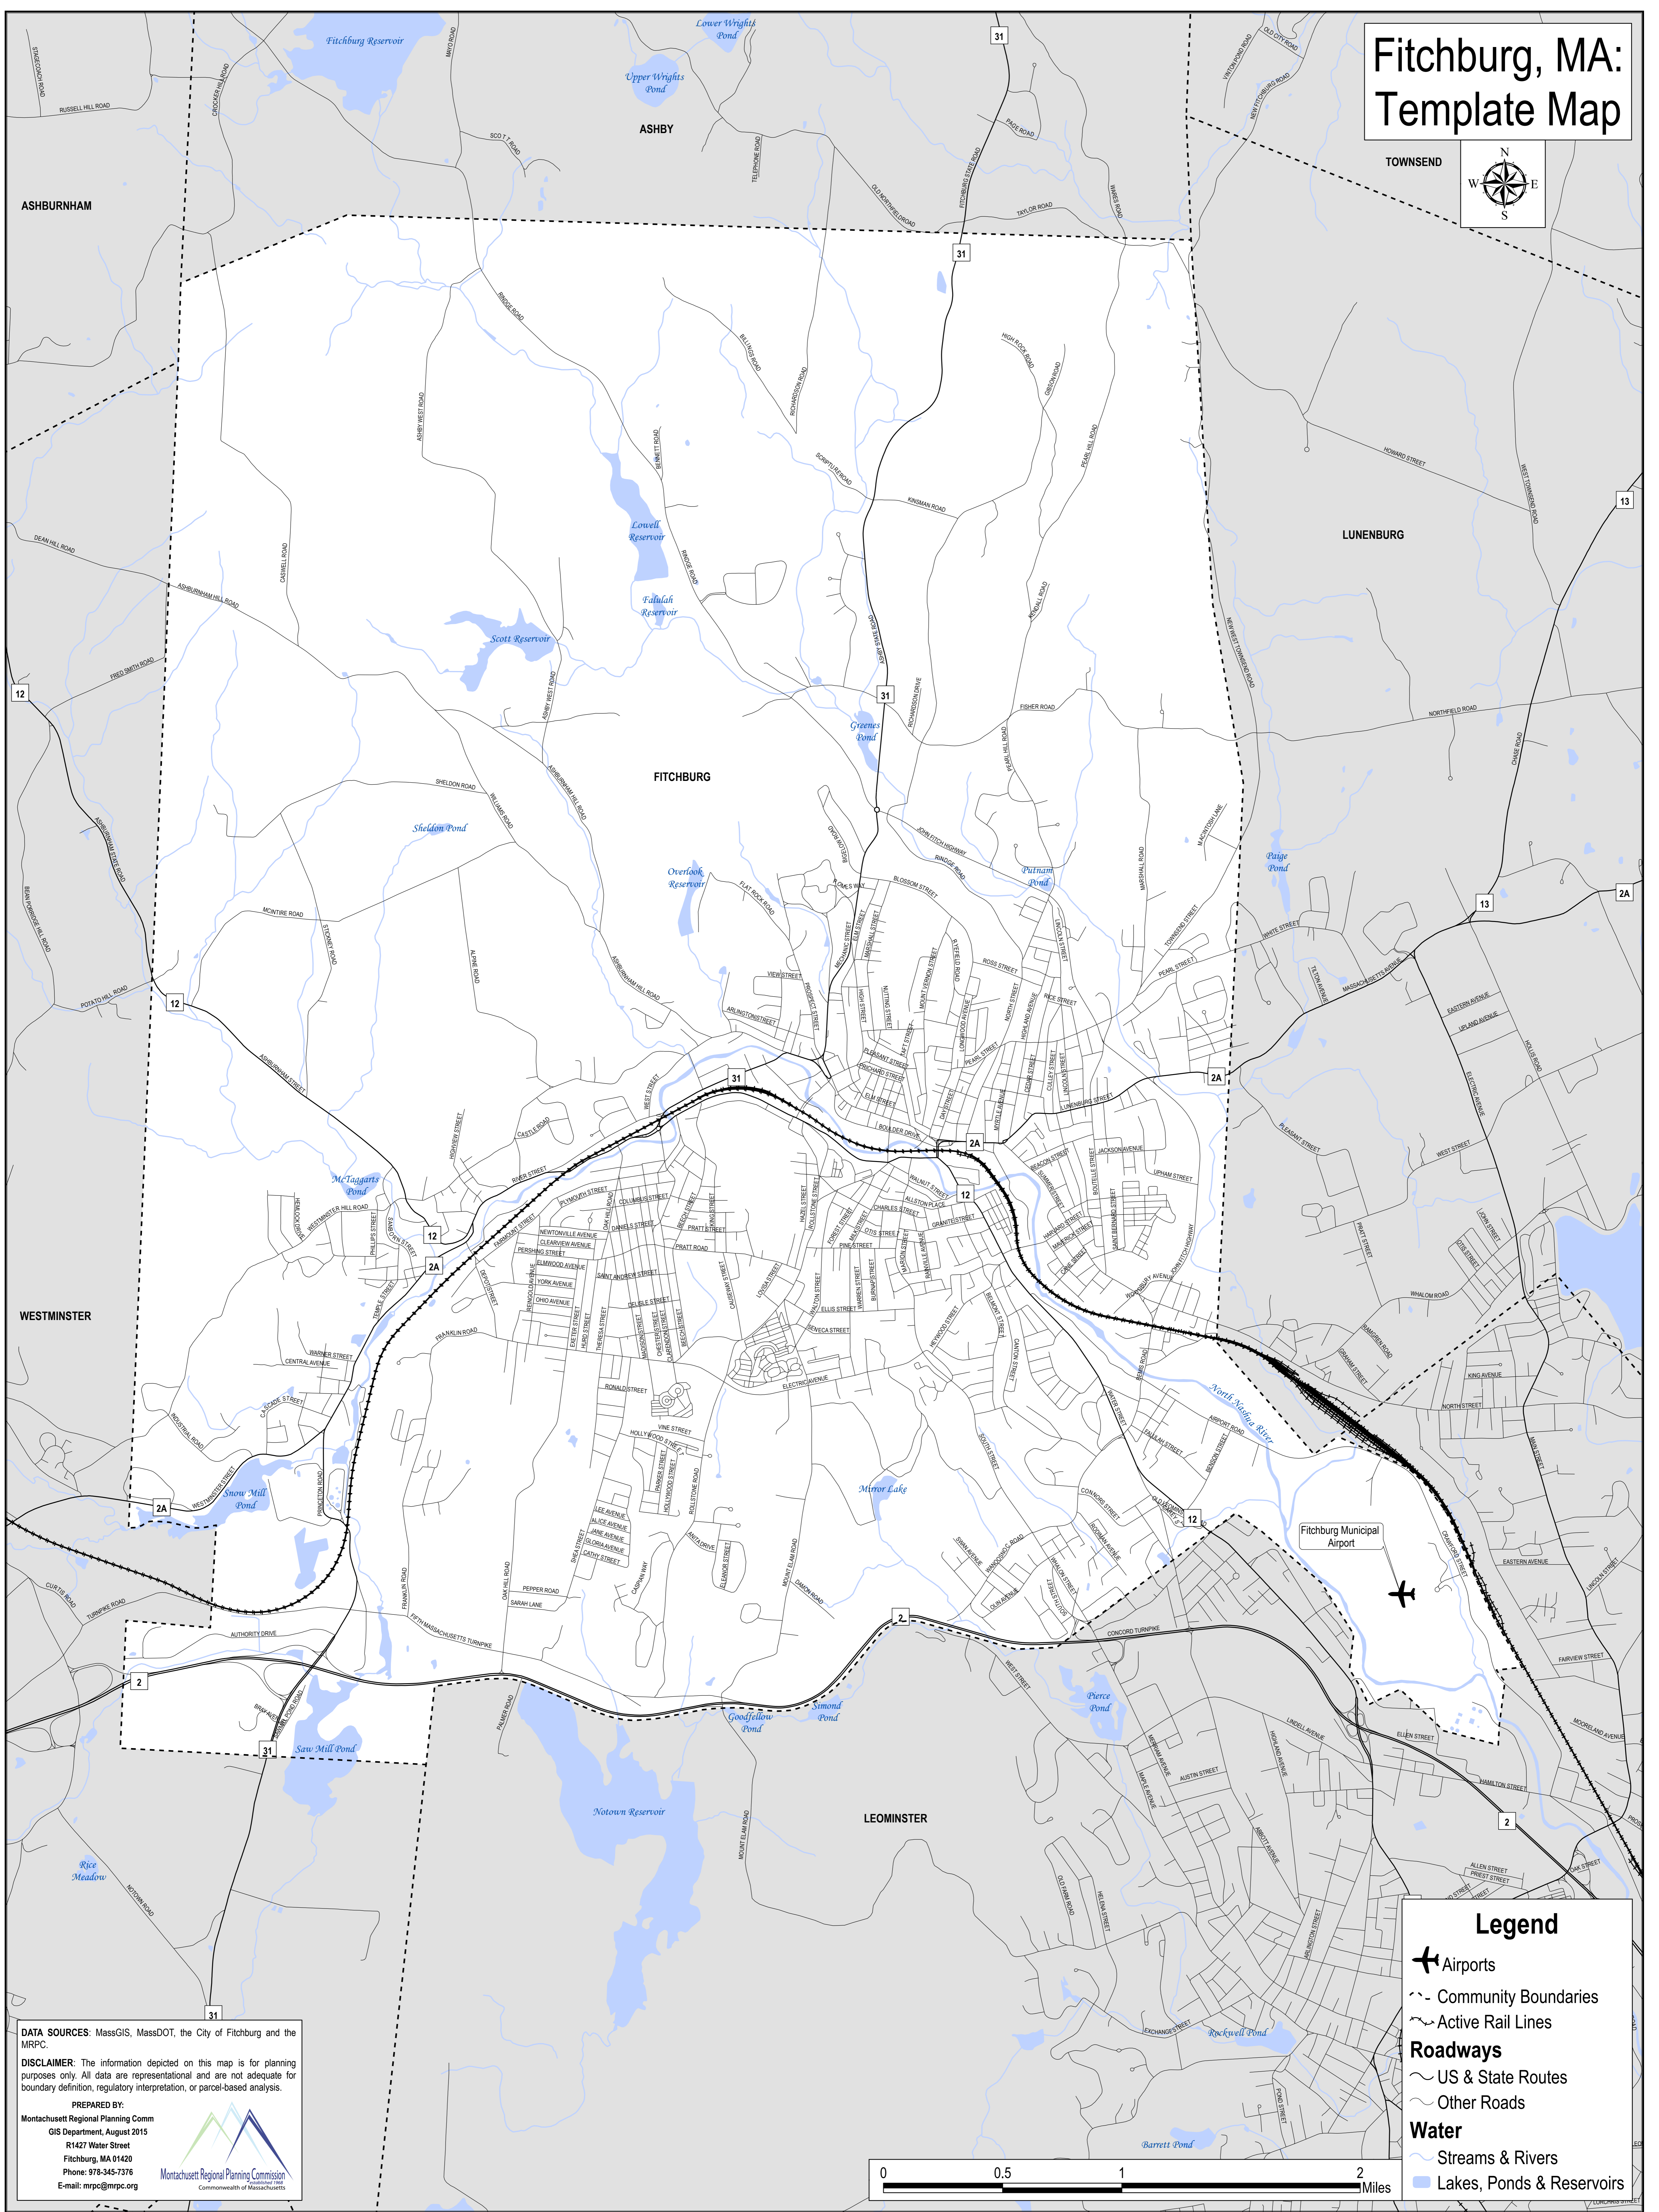

Fitchburg, MA: Template Map

TOWNSEND

DATA SOURCES: MassGIS, MassDOT, the City of Fitchburg and the MRPC.

DISCLAIMER: The information depicted on this map is for planning purposes only. All data are representational and are not adequate for boundary definition, regulatory interpretation, or parcel-based analysis.