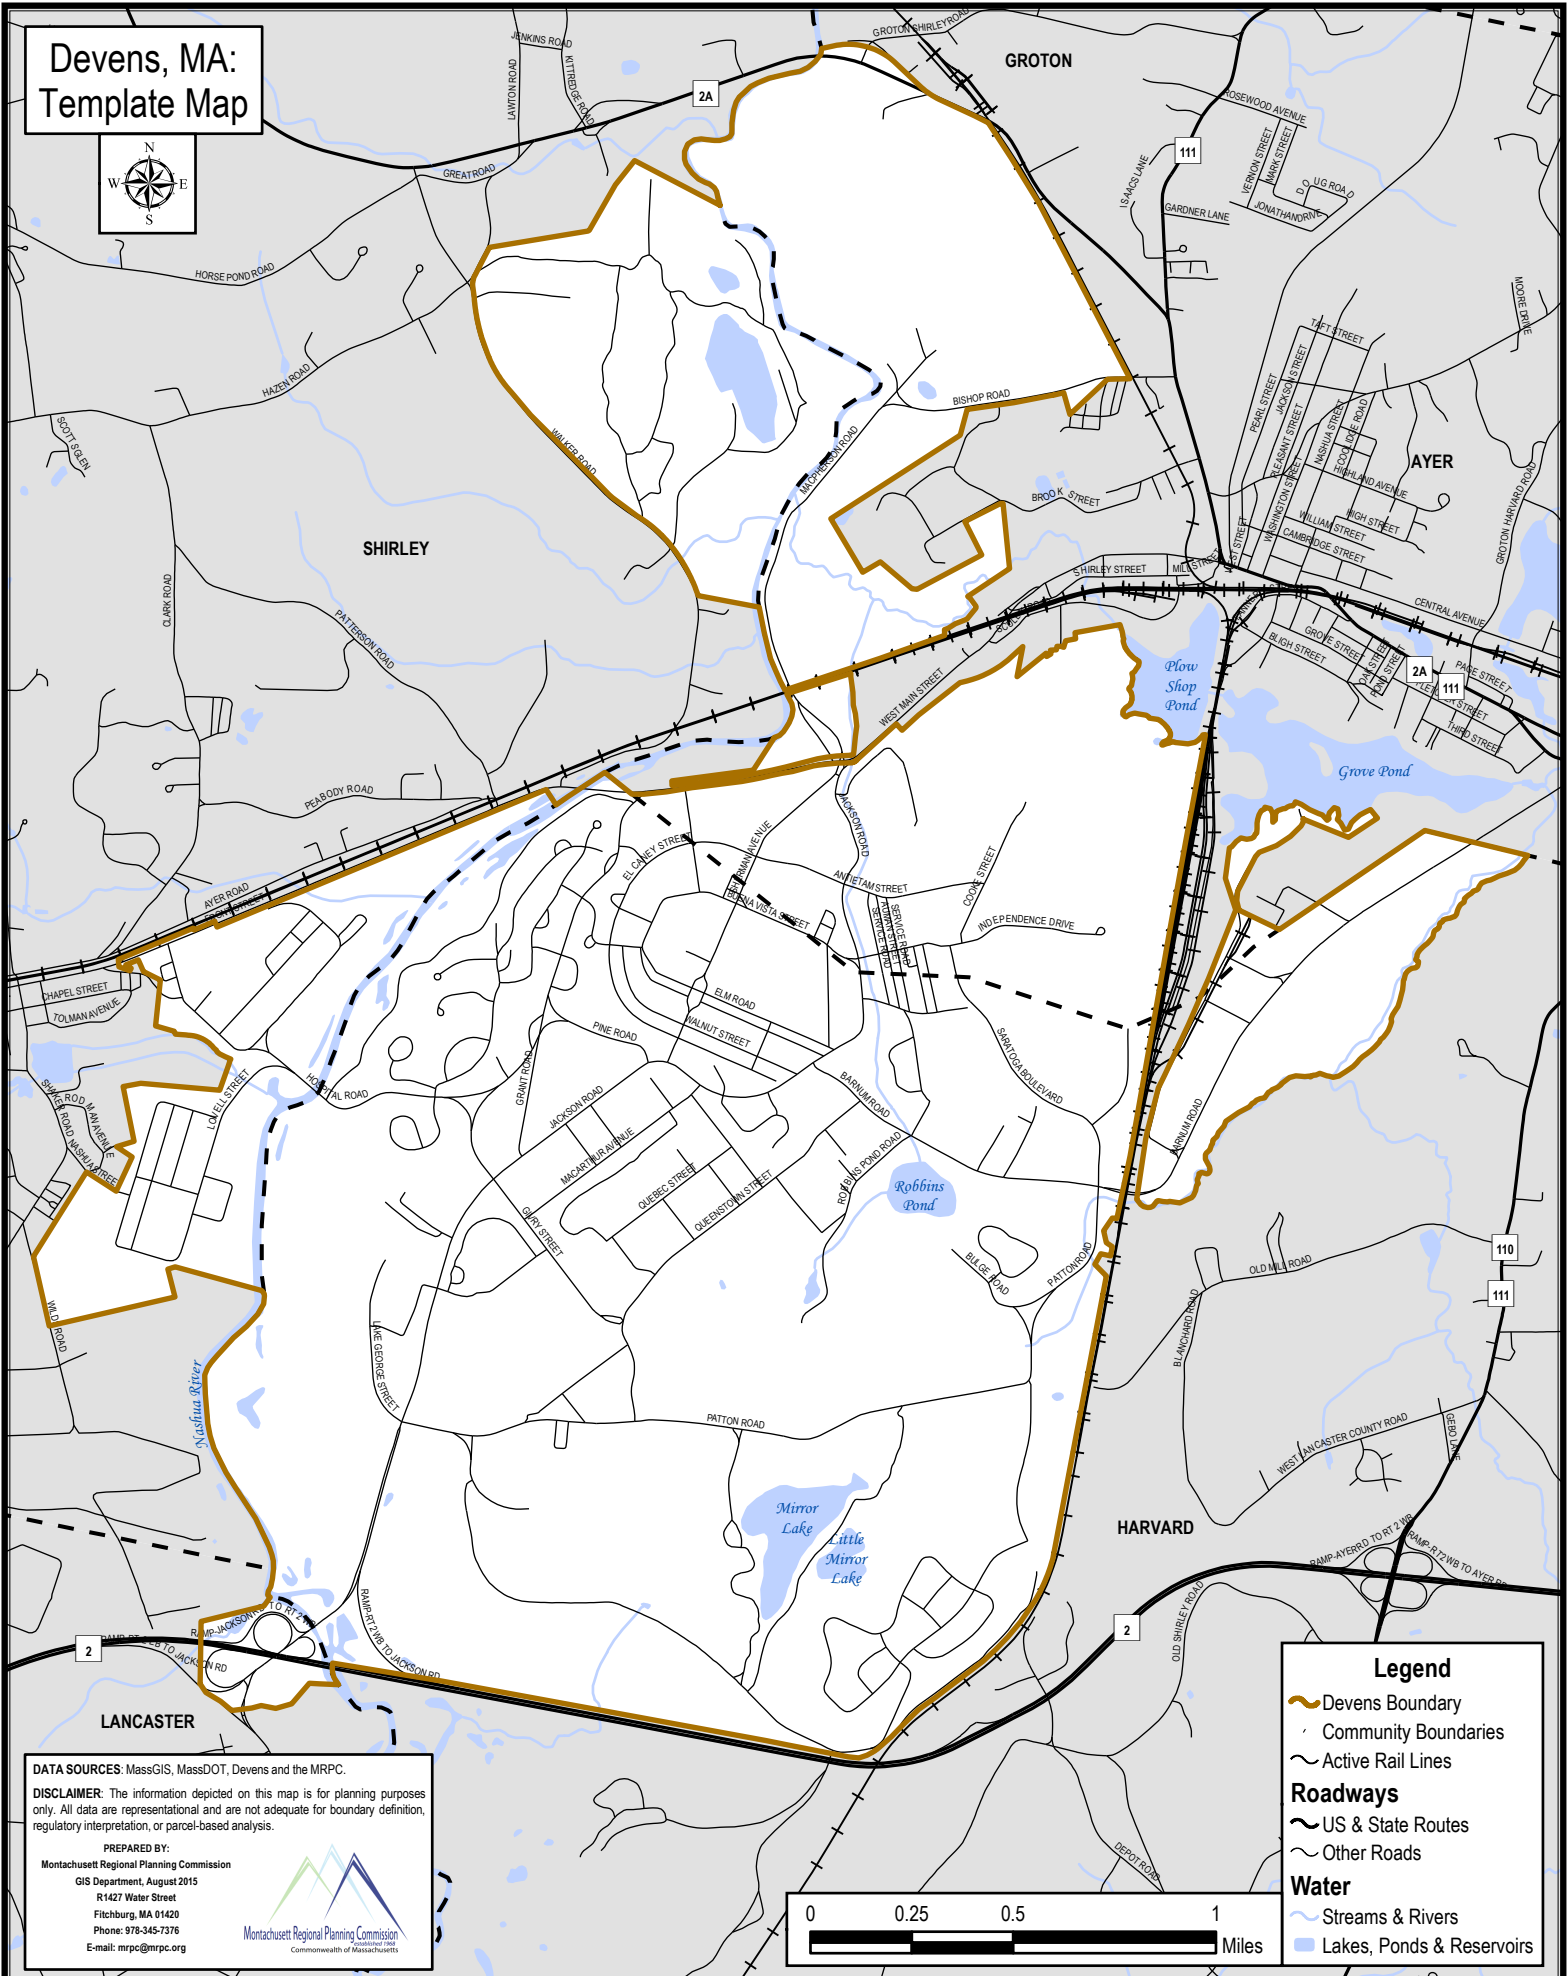

Devens, MA: Template Map

Legend

- Devens Boundary
- Community Boundaries
- Active Rail Lines
- Roadways**
- US & State Routes
- Other Roads
- Water**
- Streams & Rivers
- Lakes, Ponds & Reservoirs

DATA SOURCES: MassGIS, MassDOT, Devens and the MRPC.

DISCLAIMER: The information depicted on this map is for planning purposes only. All data are representational and are not adequate for boundary definition, regulatory interpretation, or parcel-based analysis.