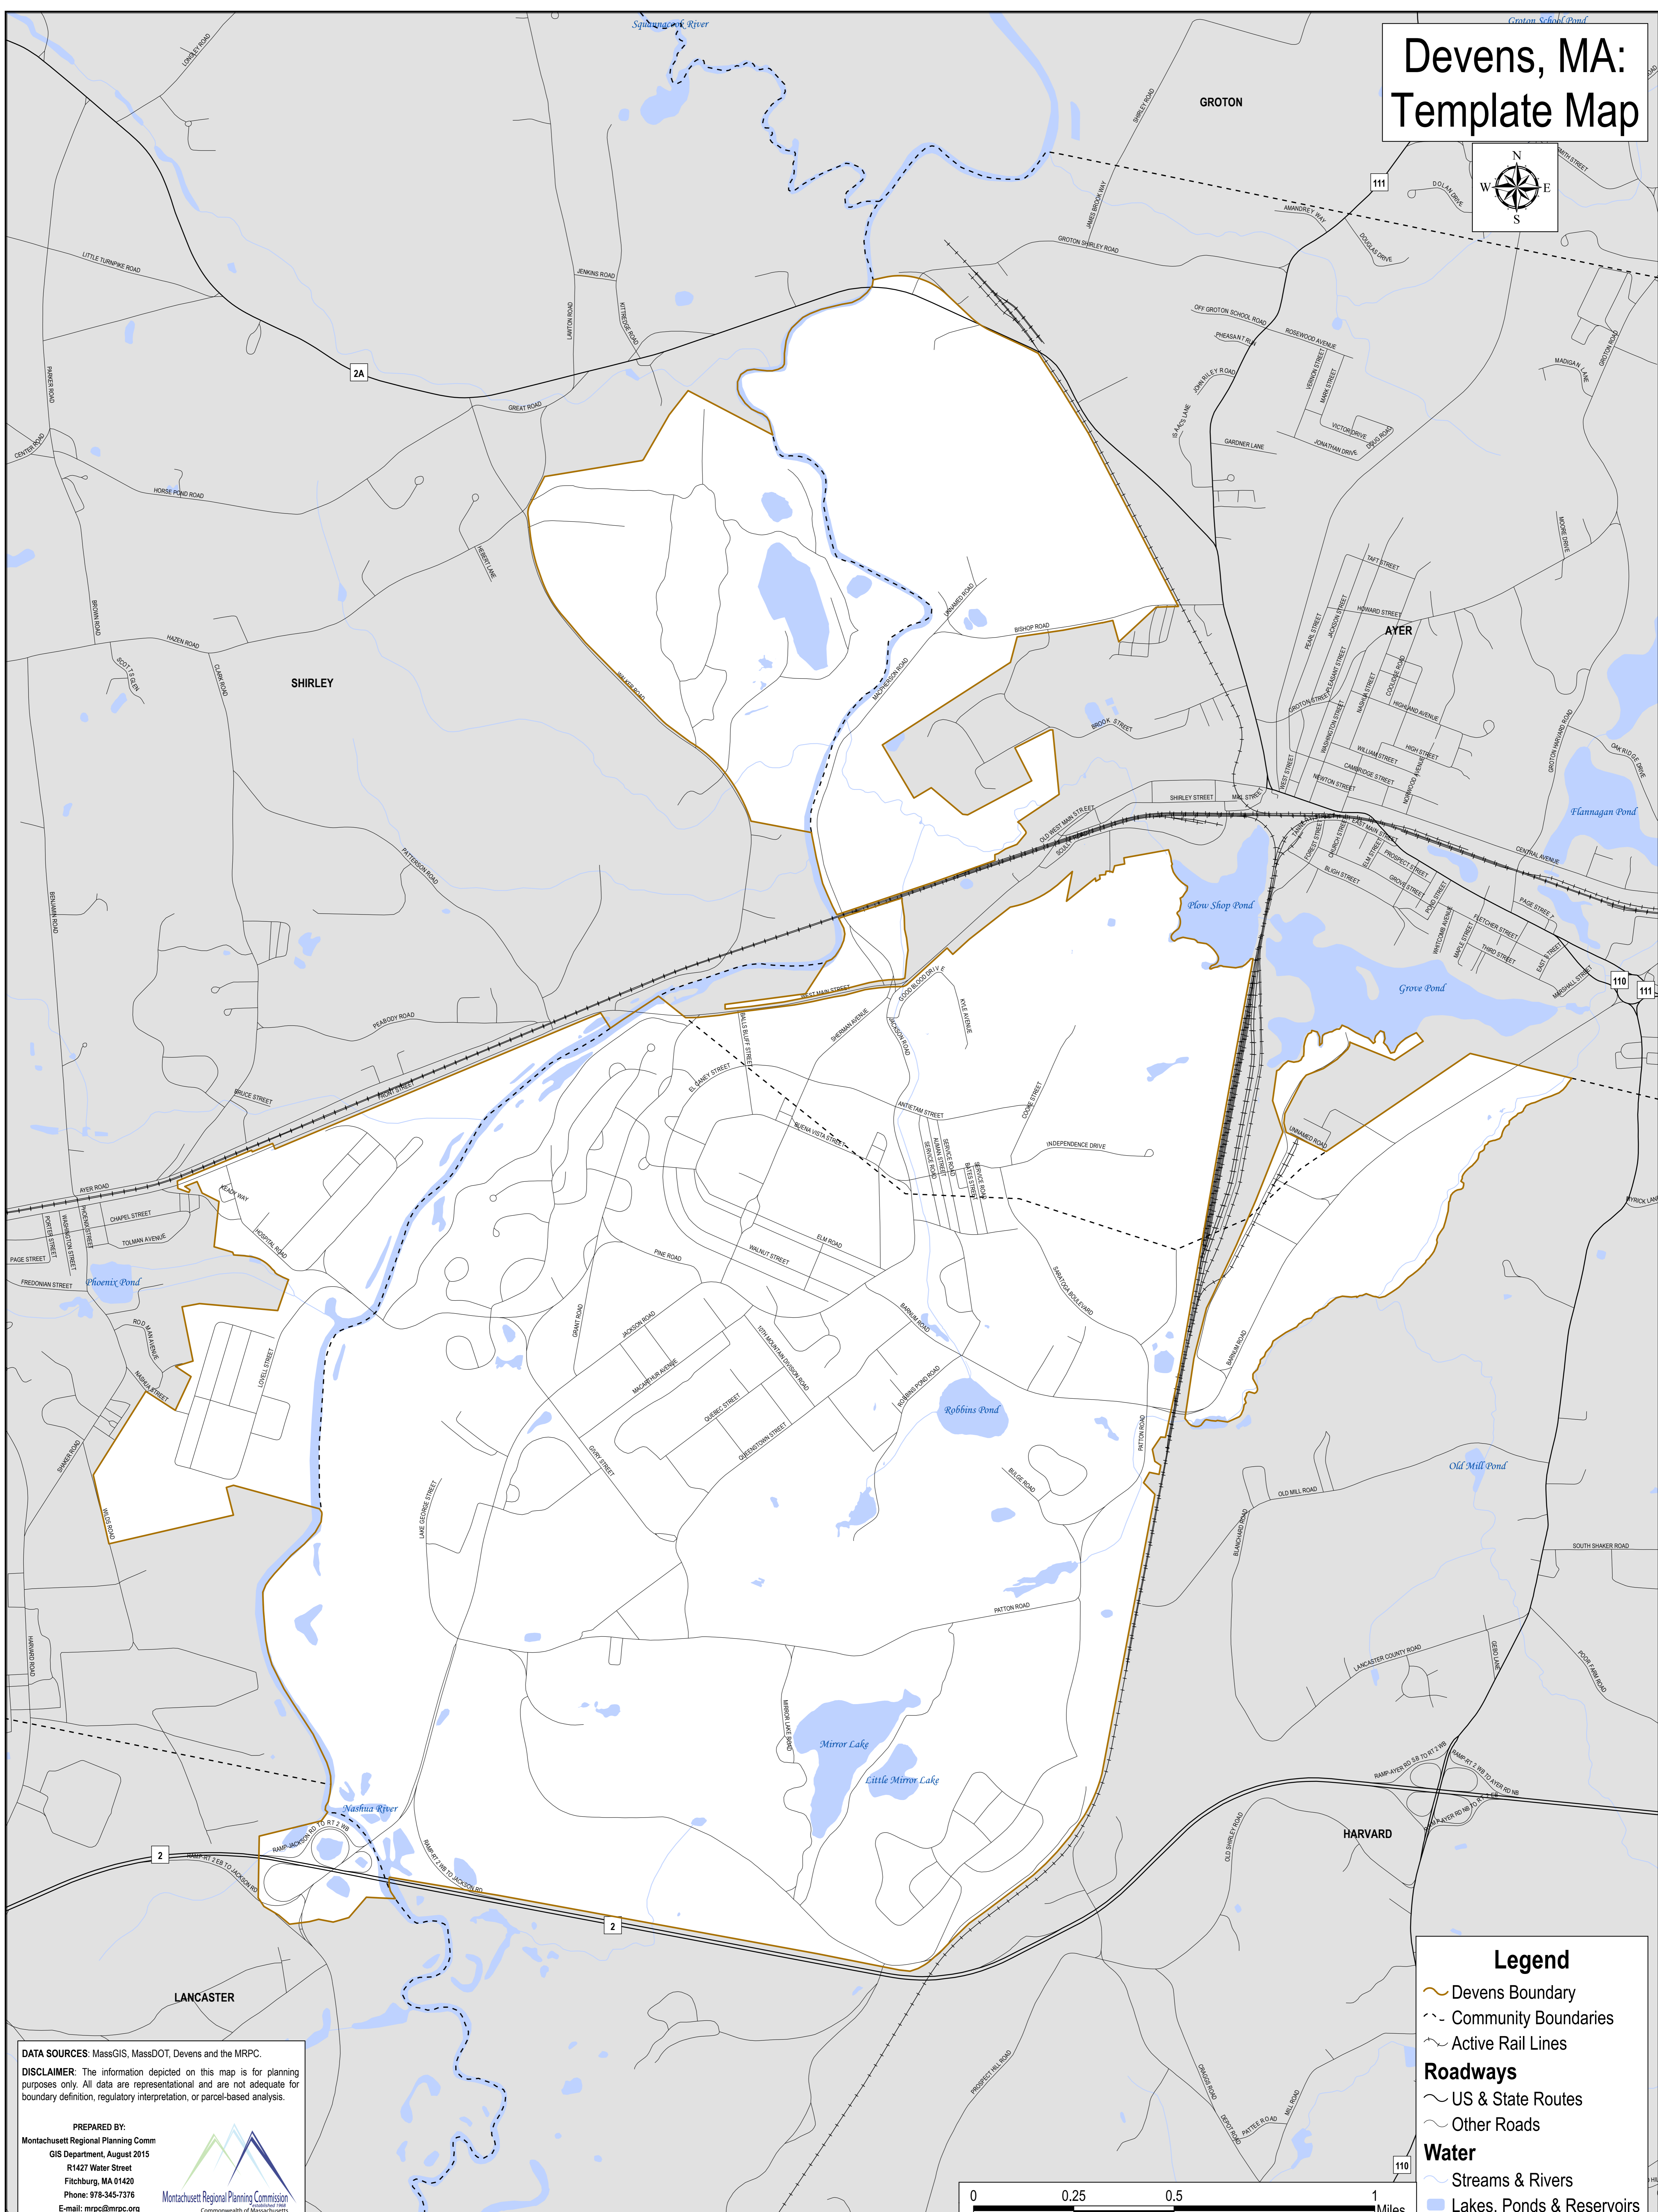

Devens, MA: Template Map

Legend

- Devens Boundary
- Community Boundaries
- Active Rail Lines
- **Roadways**
- US & State Routes
- Other Roads
- **Water**
- Streams & Rivers
- Lakes, Ponds & Reservoirs

PREPARED BY:
Montachusett Regional Planning Comm
GIS Department, August 2015
R1427 Water Street
Fitchburg, MA 01420
Phone: 978-345-7376
E-mail: mrpc@mrpc.org