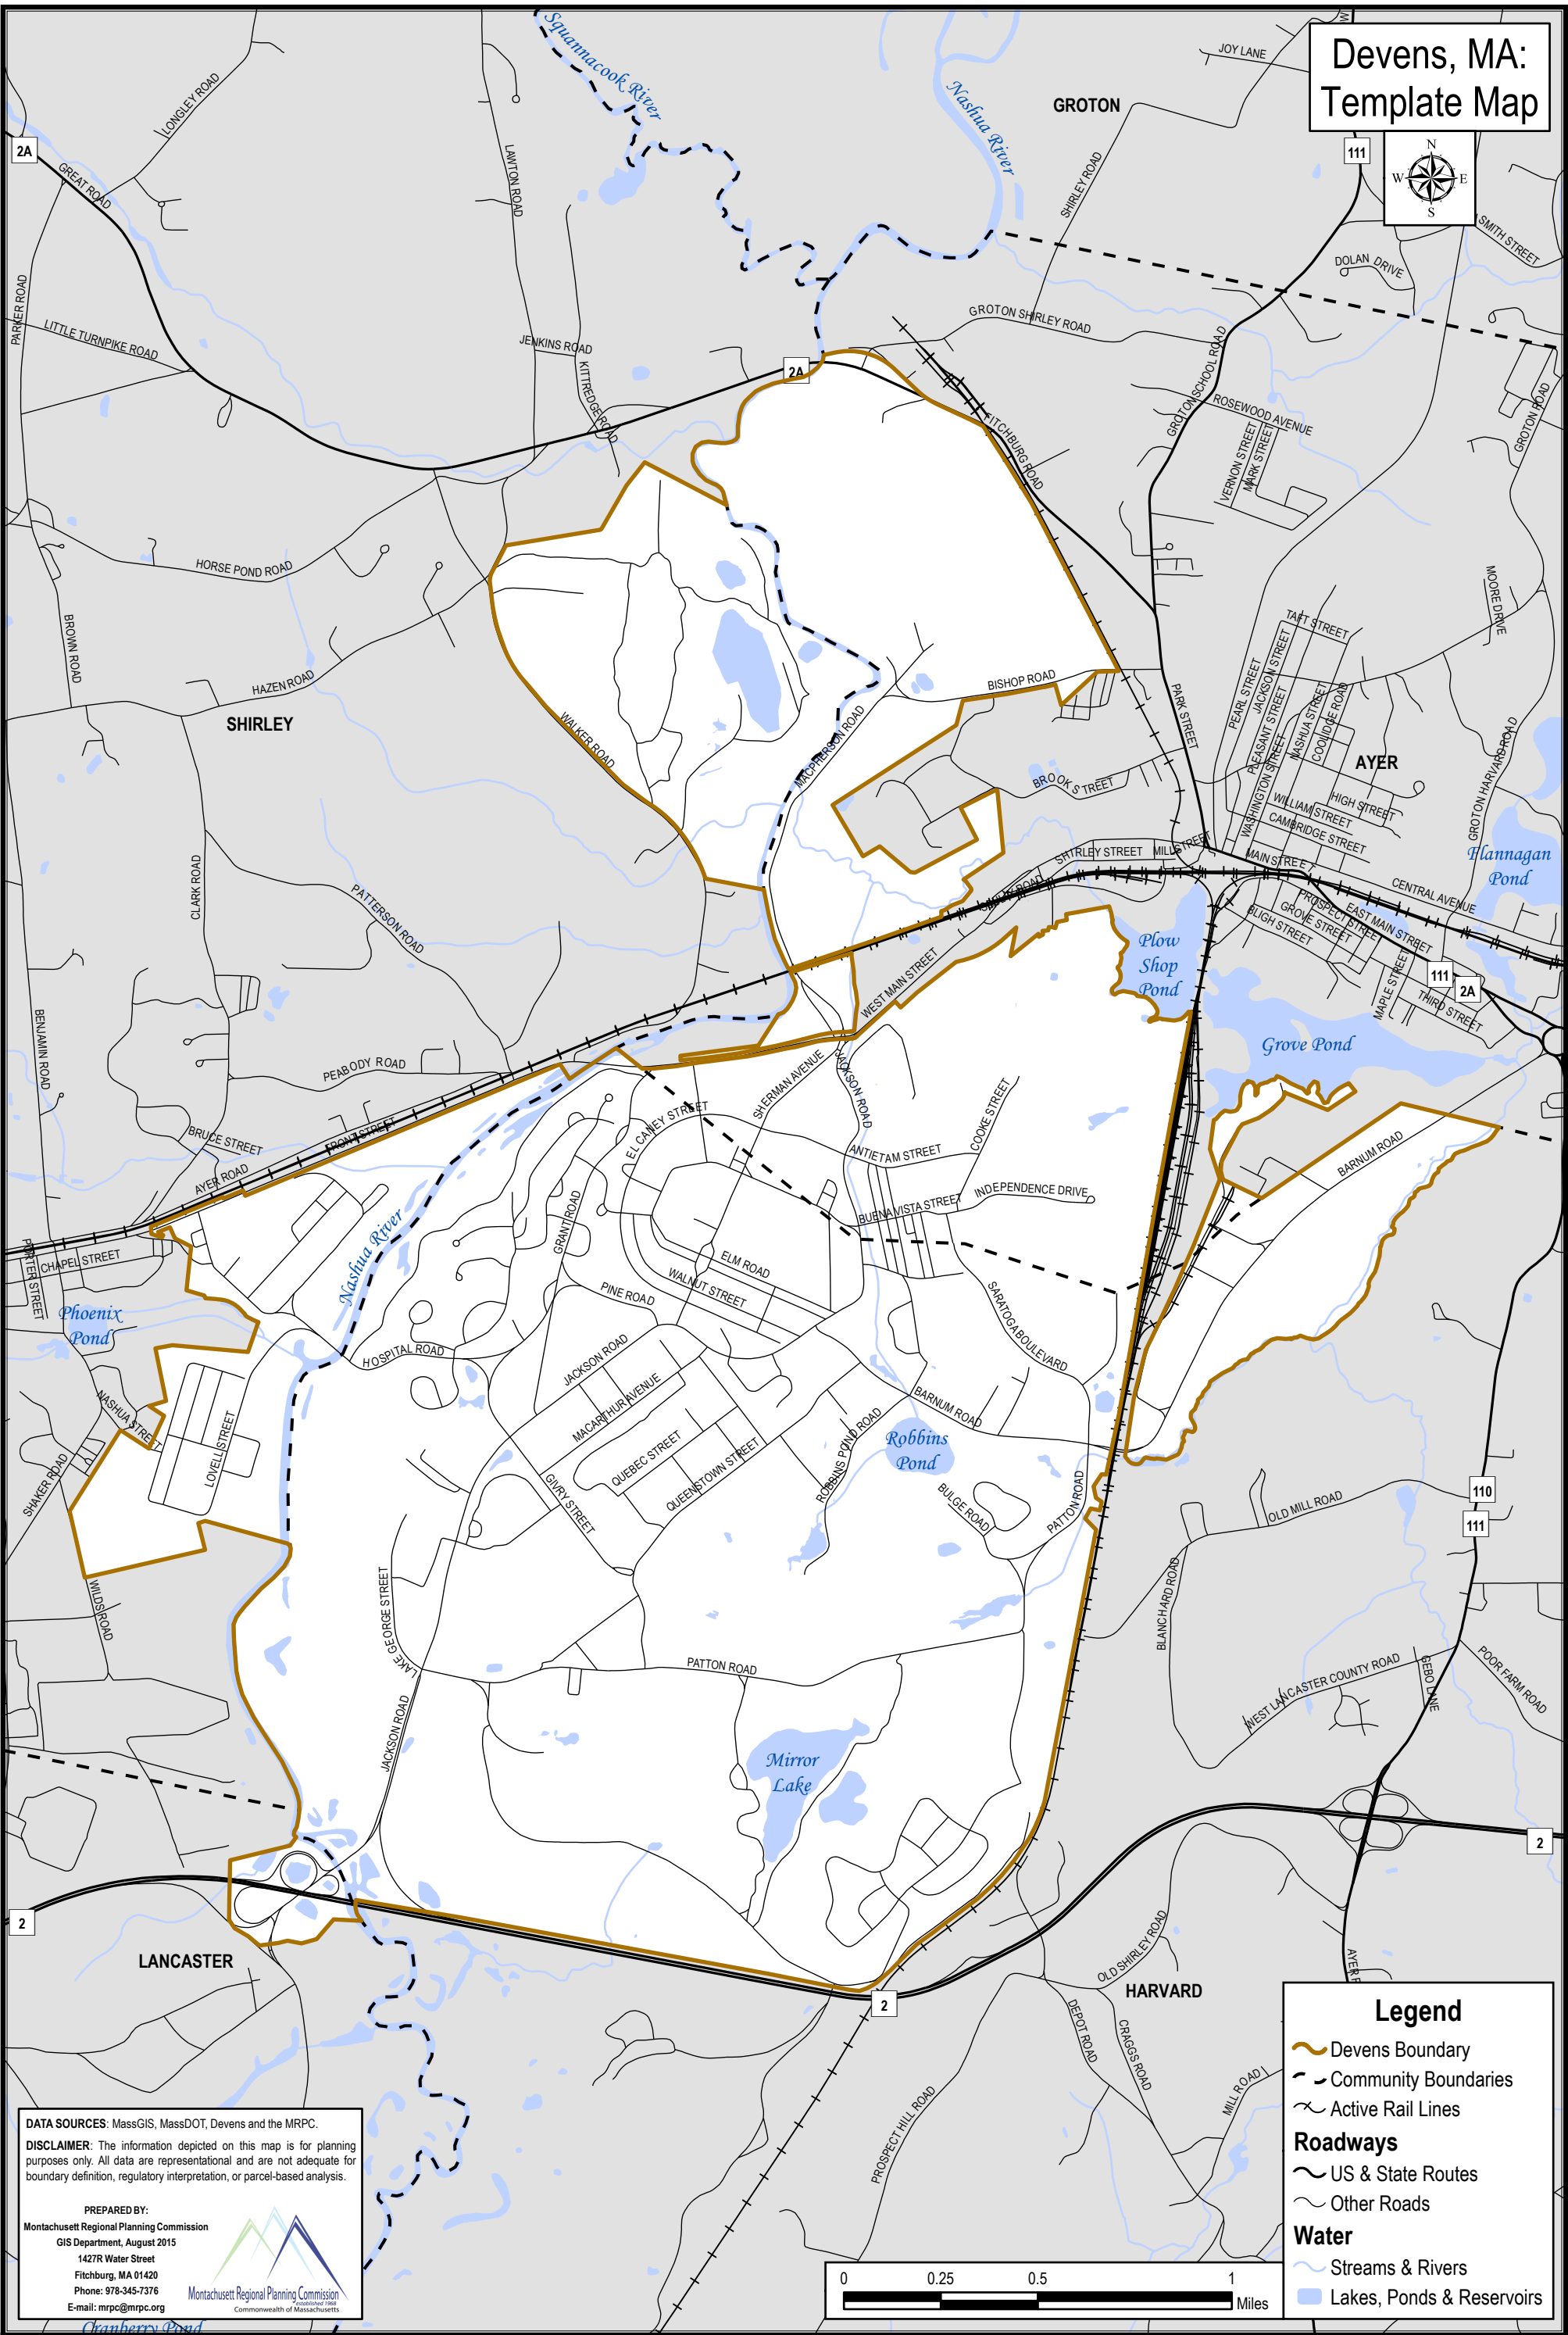

Devens, MA: Template Map

DATA SOURCES: MassGIS, MassDOT, Devens and the MRPC.

DISCLAIMER: The information depicted on this map is for planning purposes only. All data are representational and are not adequate for boundary definition, regulatory interpretation, or parcel-based analysis.

PREPARED BY:
 Montachusett Regional Planning Commission
 GIS Department, August 2015
 1427R Water Street
 Fitchburg, MA 01420
 Phone: 978-345-7376
 E-mail: mrpc@mrpc.org

Legend

- Devens Boundary
- Community Boundaries
- Active Rail Lines

Roadways

- US & State Routes
- Other Roads

Water

- Streams & Rivers
- Lakes, Ponds & Reservoirs