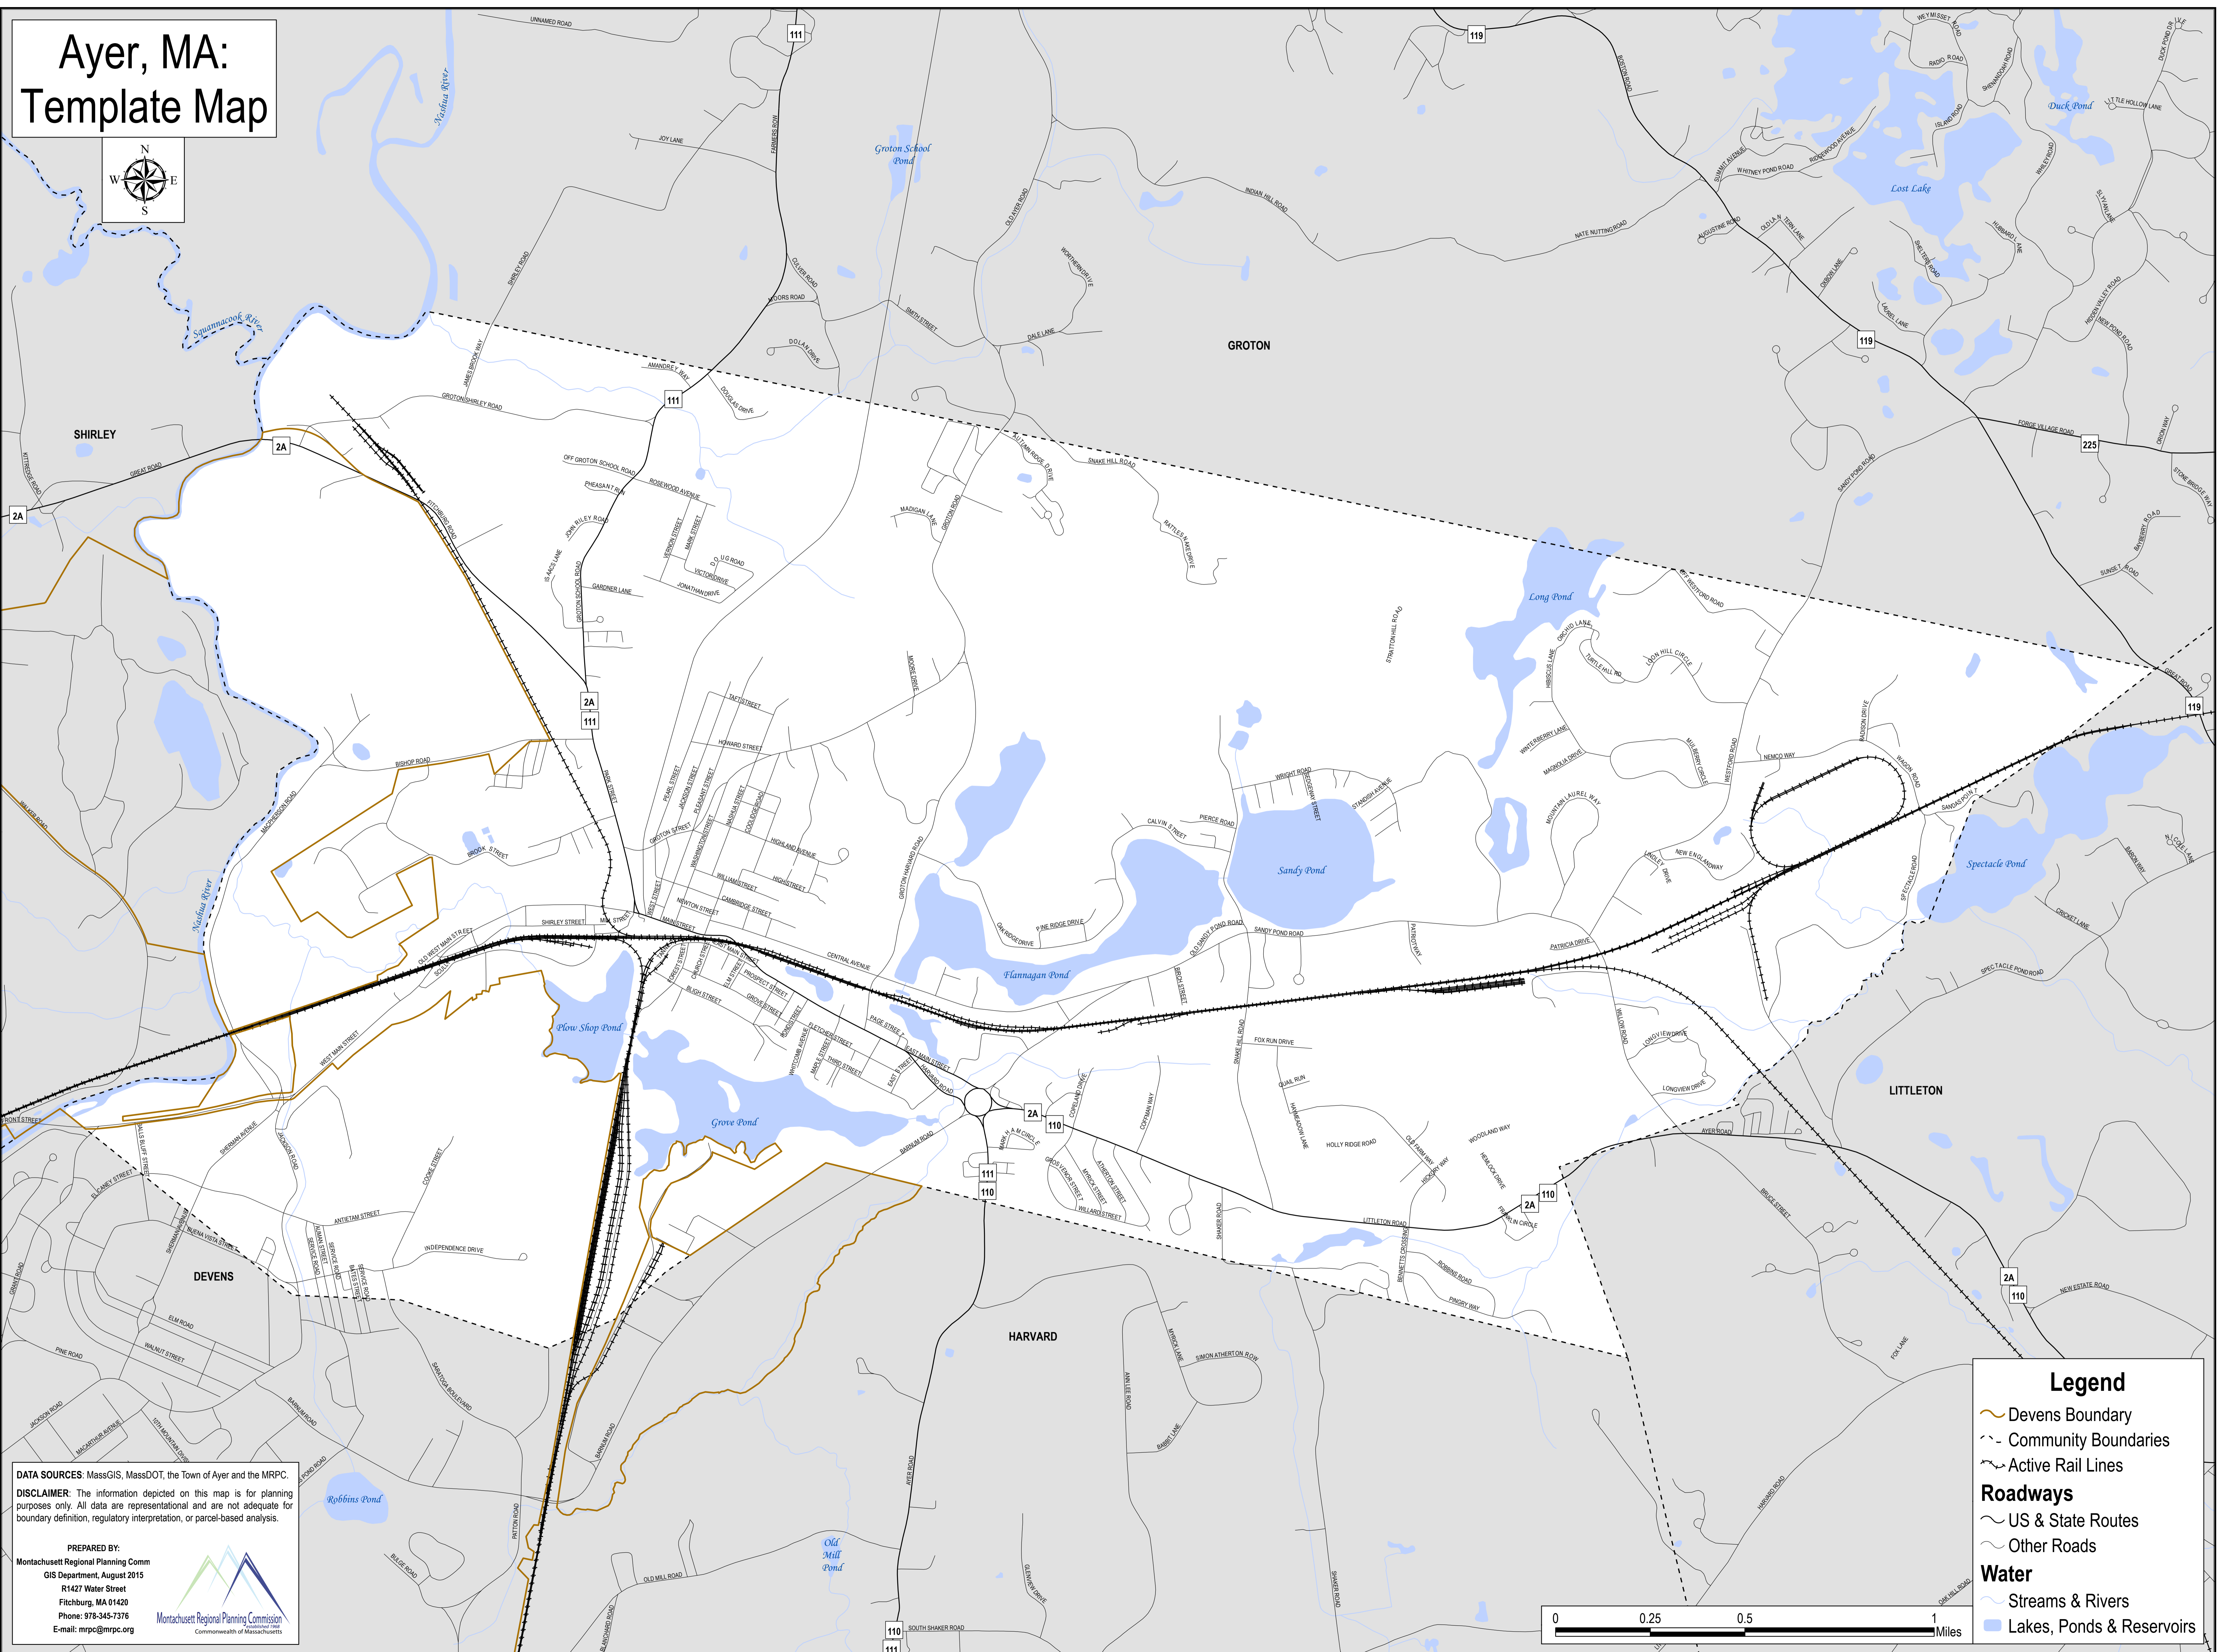

Ayer, MA: Template Map

PREPARED BY:
Montachusett Regional Planning Comm
GIS Department, August 2015
R1427 Water Street
Fitchburg, MA 01420
Phone: 978-345-7376
E-mail: mrpc@mrpc.org

Legend

- Devens Boundary
- Community Boundaries
- Active Rail Lines
- **Roadways**
- US & State Routes
- Other Roads
- **Water**
- Streams & Rivers
- Lakes, Ponds & Reservoirs