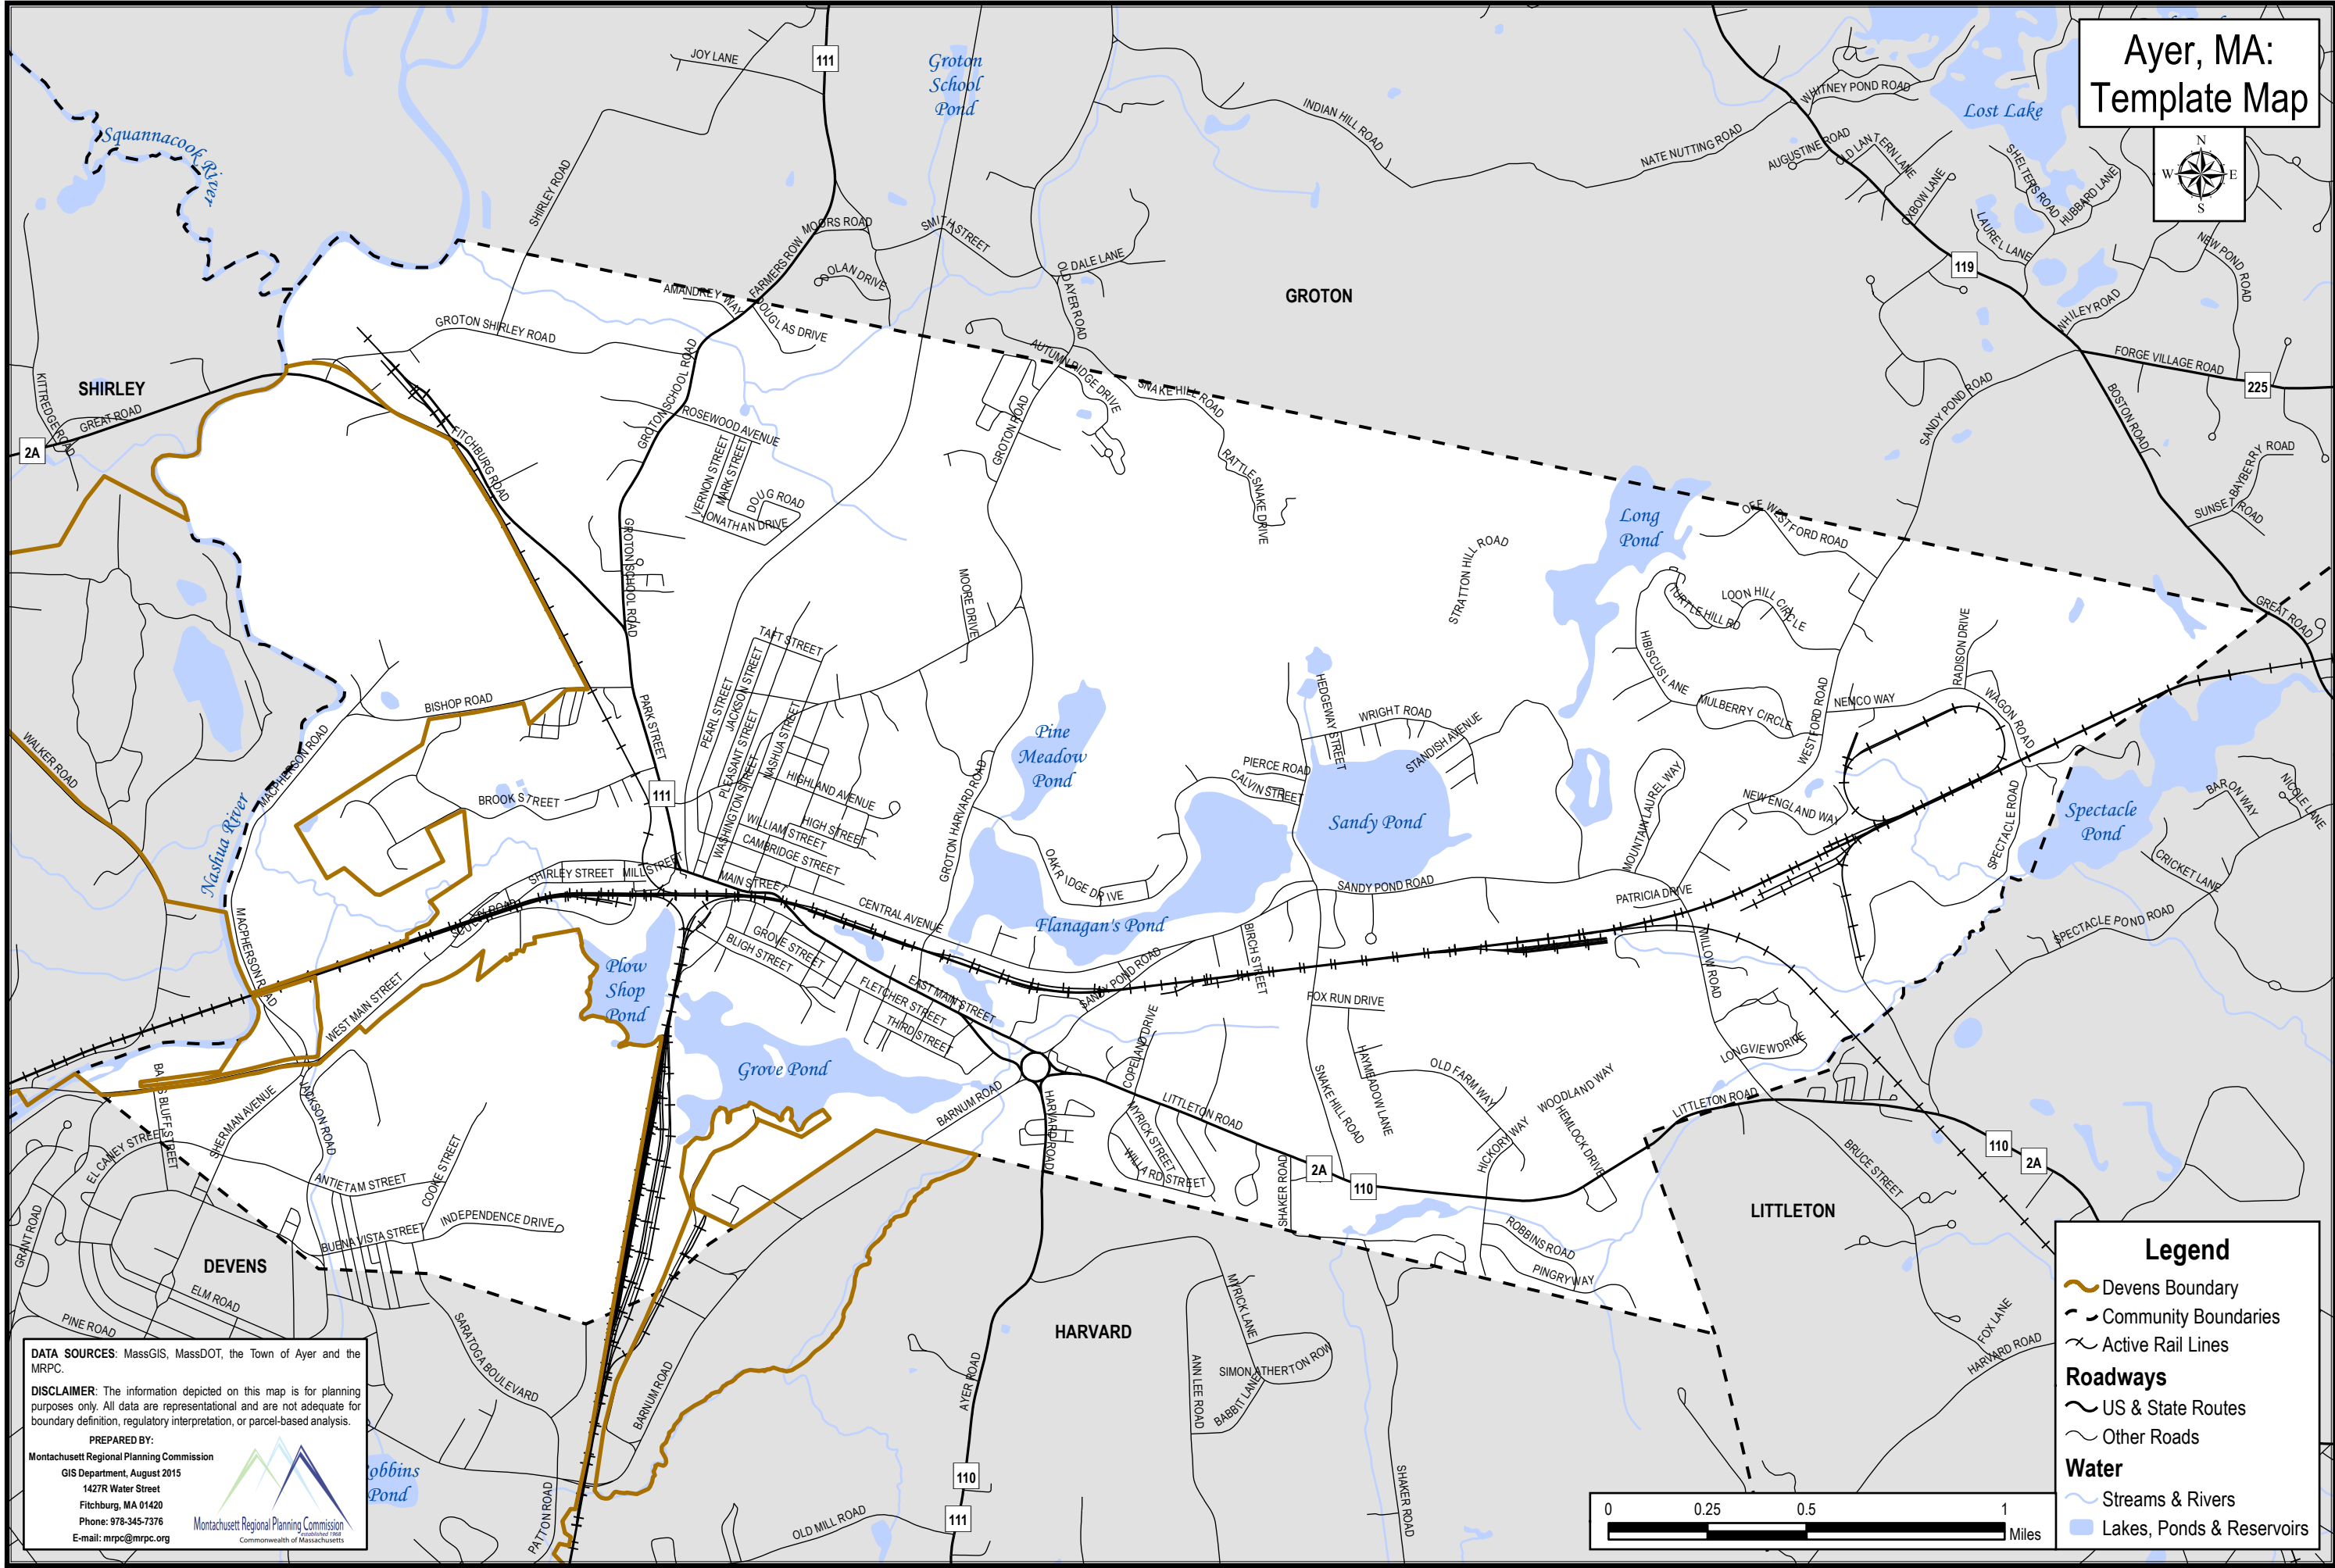

Ayer, MA: Template Map

DATA SOURCES: MassGIS, MassDOT, the Town of Ayer and the MRPC.

DISCLAIMER: The information depicted on this map is for planning purposes only. All data are representational and are not adequate for boundary definition, regulatory interpretation, or parcel-based analysis.

PREPARED BY:
 Montachusett Regional Planning Commission
 GIS Department, August 2015
 1427R Water Street
 Fitchburg, MA 01420
 Phone: 978-345-7376
 E-mail: mrpc@mrpc.org

Legend

- Devens Boundary
- Community Boundaries
- Active Rail Lines
- Roadways**
- US & State Routes
- Other Roads
- Water**
- Streams & Rivers
- Lakes, Ponds & Reservoirs